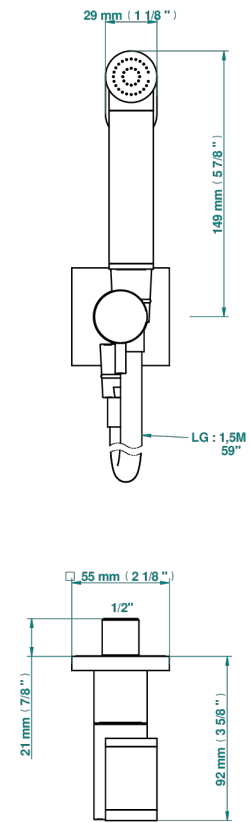

Wc douche set including: trigger spray, reinforced hose (1.25m), and wall outlet with stop lever

81693

25/04/2023

## CARACTERÍSTICAS

- Soho 2023
- Wc douche set including: trigger spray, reinforced hose (1.25m), and wall outlet with stop lever

## ACABADOS DISPONIBLES

Cromo - A02  
Cromo mate - C02  
Dorado - F01  
Dorado mate - F07  
Dorado pálido - F30  
Dorado pálido mate (sin barniz) - F31

Níquel - B01  
Níquel mate - C01  
Pvd blush - H62  
Pvd blush mate - H60  
Pvd color latón - H49  
Pvd color latón mate - H50