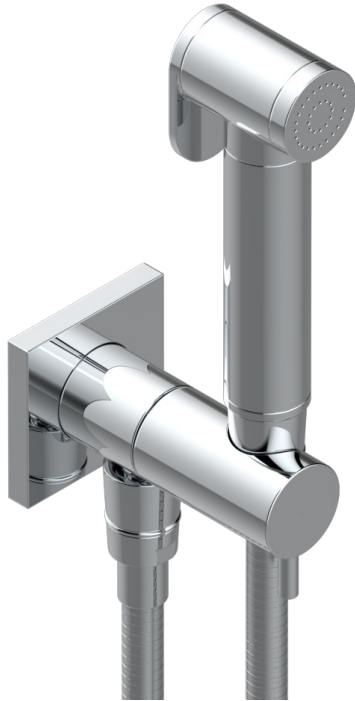

Wc douche set including: trigger spray, reinforced hose (1.25m), and wall outlet with stop lever

81693

25/04/2023

## CARACTERÍSTICAS

- Soho 2023
- Wc douche set including: trigger spray, reinforced hose (1.25m), and wall outlet with stop lever

## ACABADOS DISPONIBLES

Cromo - A02  
Cromo mate - C02  
Dorado - F01  
Dorado mate - F07  
Dorado pálido - F30  
Dorado pálido mate (sin barniz) - F31

Níquel - B01  
Níquel mate - C01  
Pvd blush - H62  
Pvd blush mate - H60  
Pvd color latón - H49  
Pvd color latón mate - H50