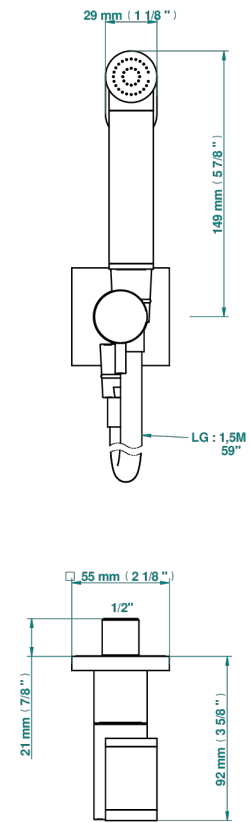

SOHO 2023

G7K-5840/11

Wc douche set including: trigger spray, reinforced hose (1.25m), and wall outlet with stop lever

81693

25/04/2023

CHARACTERISTIC

- Soho 2023
- Wc douche set including: trigger spray, reinforced hose (1.25m), and wall outlet with stop lever

AVAILABLE FINITIONS

Blush PVD - H62
Brass color PVD - H49
Brown bronze color PVD - F33
Gold color PVD - H52
Graphite PVD - H64
Matt Umber PVD - H67

Matt blush PVD - H60
Matt brass color PVD - H50
Matt brown bronze color PVD - F34
Matt chrome - C02
Matt gold - F07
Matt gold color PVD - H53

Matt graphite PVD - H65
Matt nickel (color finish) - C01
Matt nickel color PVD - H56
Nickel color PVD - H55
Polished chrome (color finish) - A02
Polished gold (color finish) - F01

Polished nickel - B01
Soft gold - F30
Soft matt gold - F31
Umber PVD - H66