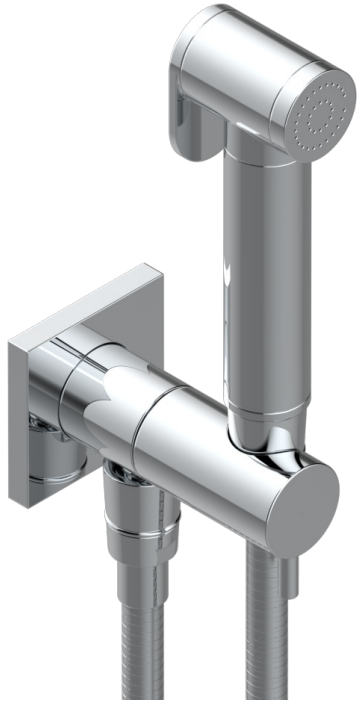

SOHO 2023

G7K-5840/11

Wc douche set including: trigger spray, reinforced hose (1.25m), and wall outlet with stop lever

81693

25/04/2023

CHARACTERISTIC

- Soho 2023
- Wc douche set including: trigger spray, reinforced hose (1.25m), and wall outlet with stop lever

AVAILABLE FINITIONS

Blush PVD - H62
Brass color PVD - H49
Brown bronze color PVD - F33
Gold color PVD - H52
Graphite PVD - H64
Matt Umber PVD - H67

Matt blush PVD - H60
Matt brass color PVD - H50
Matt brown bronze color PVD - F34
Matt chrome - C02
Matt gold - F07
Matt gold color PVD - H53