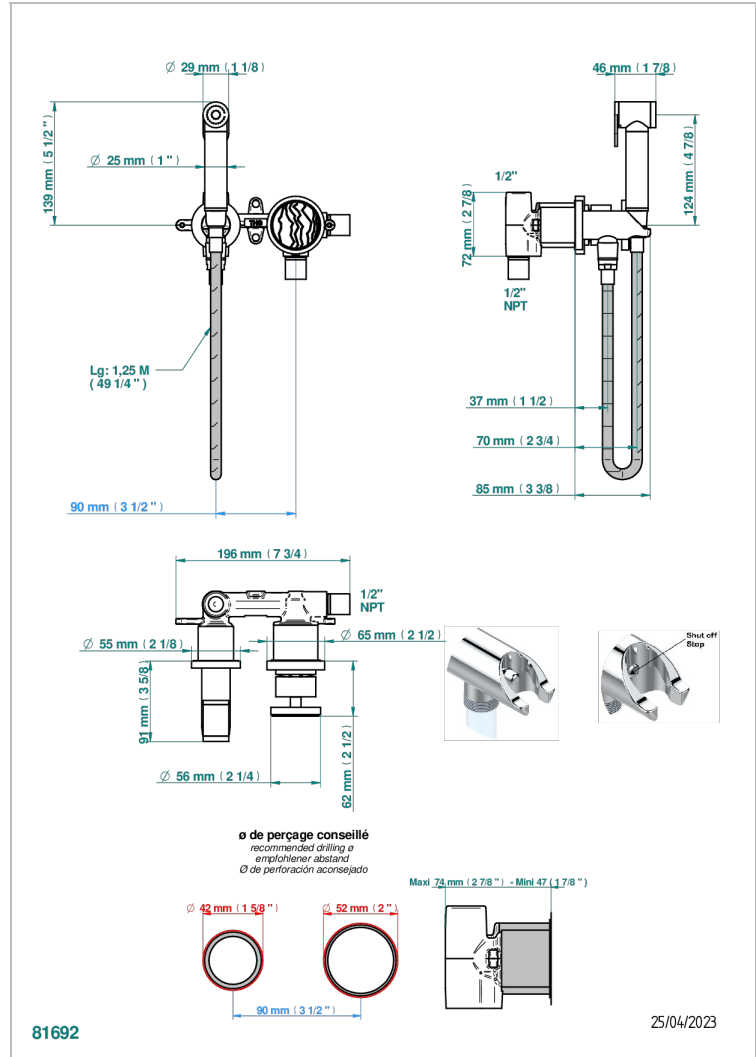

Wc douche set including: trigger spray, wall mounted single lever mixer, reinforced hose (1.25m), wall outlet with integrated elbow with safety stopper

CHARACTERISTIC

- Yoko Ice
- Wc douche set including: trigger spray, wall mounted single lever mixer, reinforced hose (1.25m), wall outlet with integrated elbow with safety stopper