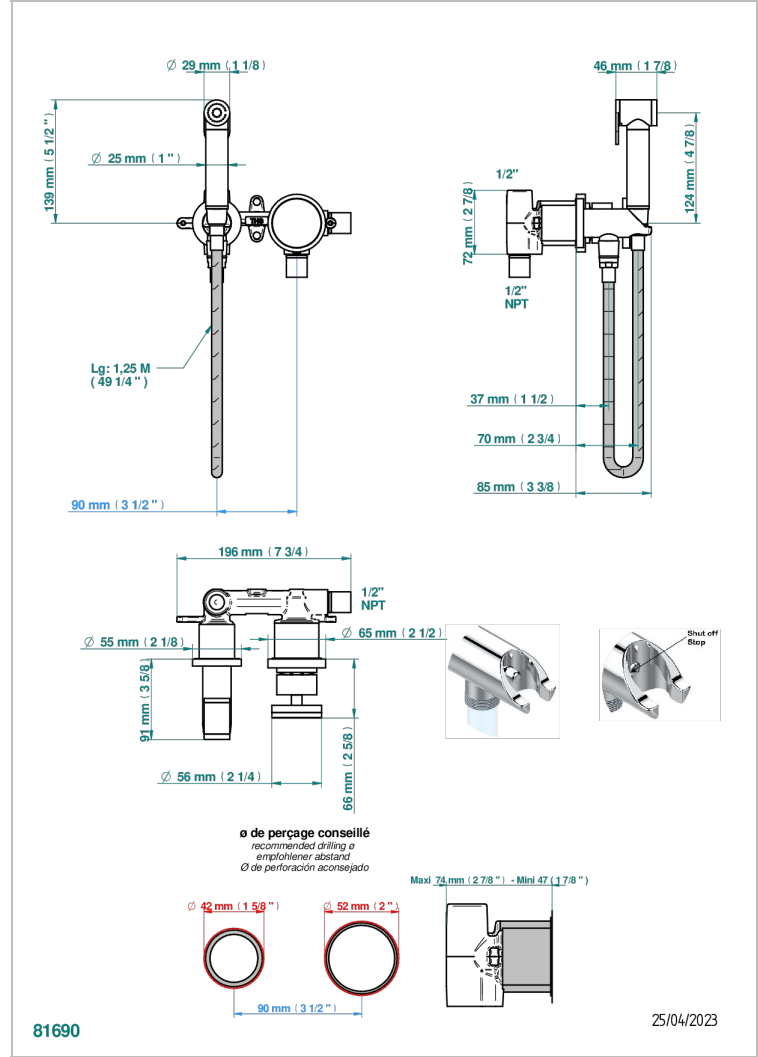

Wc douche set including: trigger spray, wall mounted single lever mixer, reinforced hose (1.25m), wall outlet with integrated elbow with safety stopper

CHARACTERISTIC

- Yoko Color
- Wc douche set including: trigger spray, wall mounted single lever mixer, reinforced hose (1.25m), wall outlet with integrated elbow with safety stopper