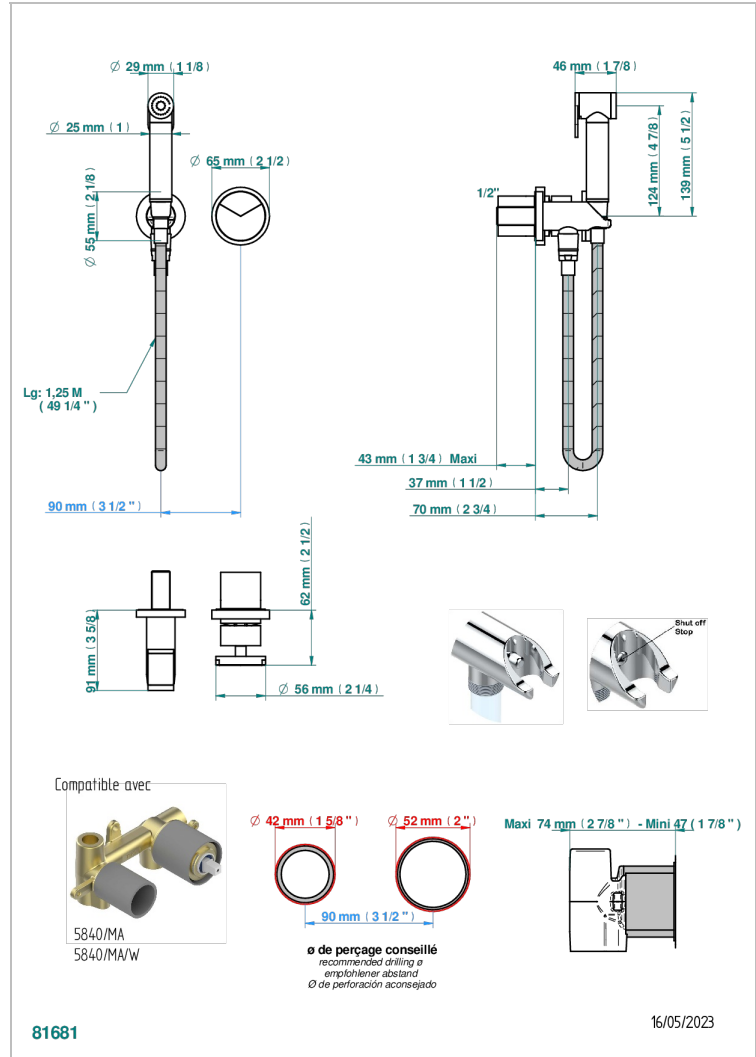

Trim only for WC douche including: trigger spray, wall mounted single lever mixer, reinforced hose (49 1/4"), wall outlet with integrated elbow with safety stopper

CHARACTERISTIC

- ACS : 19ACCLY412

STANDARDS

RELATED SKU'S

- Ref. G00-5840/MAUS Rough parts for concealed wall-mounted mixer with 1/2" outlet

AVAILABLE FINITIONS

Black ceram - D30
Blush PVD - H62
Brass color PVD - H49
Brown bronze color PVD - F33
Chrome polished - A02
Gold color PVD - H52