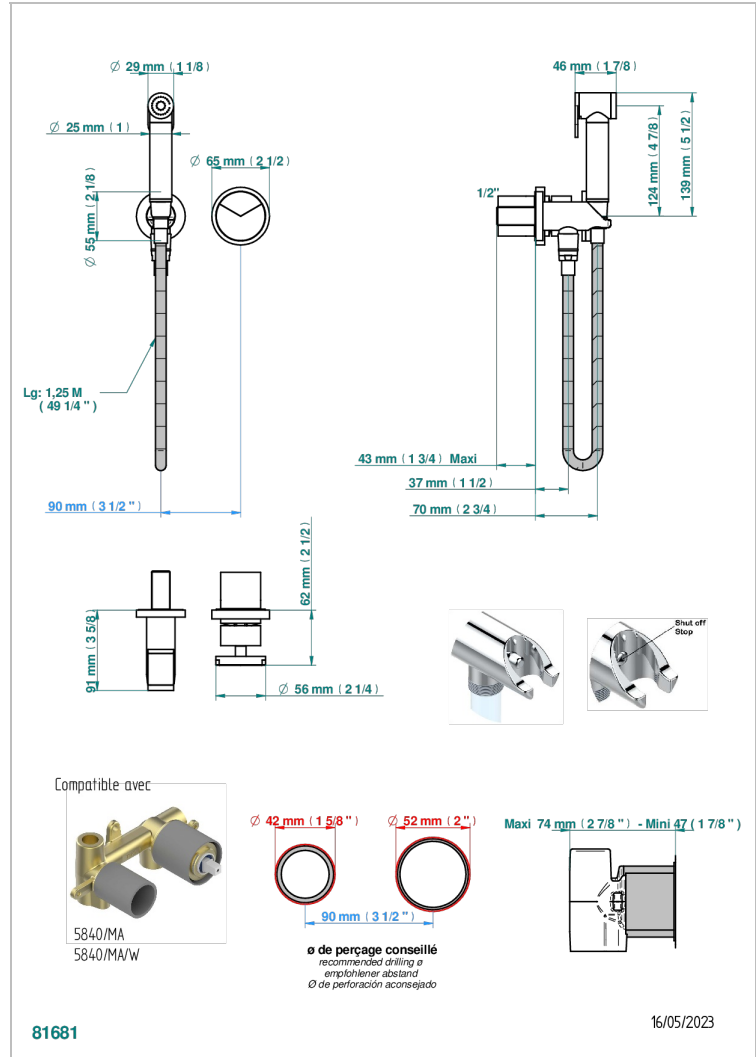

Trim only for WC douche including: trigger spray, wall mounted single lever mixer, reinforced hose (1.25m), wall outlet with integrated elbow with safety stopper

CHARACTERISTIC

- ACS : 19ACCLY412

STANDARDS

RELATED SKU'S

- Ref. G00-5840/MA Rough parts for concealed wall-mounted mixer with 1/2" outlet

AVAILABLE FINITIONS

Antique nickel - H28
 Black ceram - D30
 Blush PVD - H62
 Brass color PVD - H49
 Brown bronze color PVD - F33
 Gold color PVD - H52