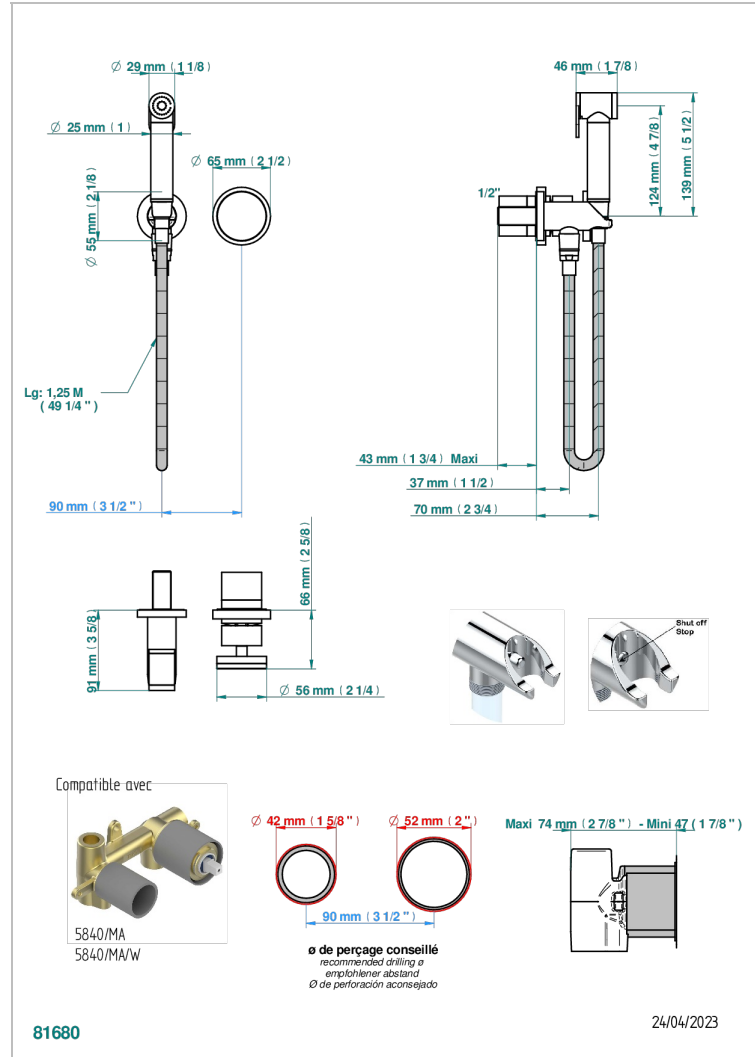

Trim only for WC douche including: trigger spray, wall mounted single lever mixer, reinforced hose (49 1/4"), wall outlet with integrated elbow with safety stopper

CHARACTERISTIC

- ACS : 19ACCLY412

STANDARDS

RELATED SKU'S

- Ref. G00-5840/MAUS Rough parts for concealed wall-mounted mixer with 1/2" outlet

AVAILABLE FINITIONS

Black ceram - D30
Blush PVD - H62
Brass color PVD - H49
Brown bronze color PVD - F33
Chrome polished - A02
Gold color PVD - H52