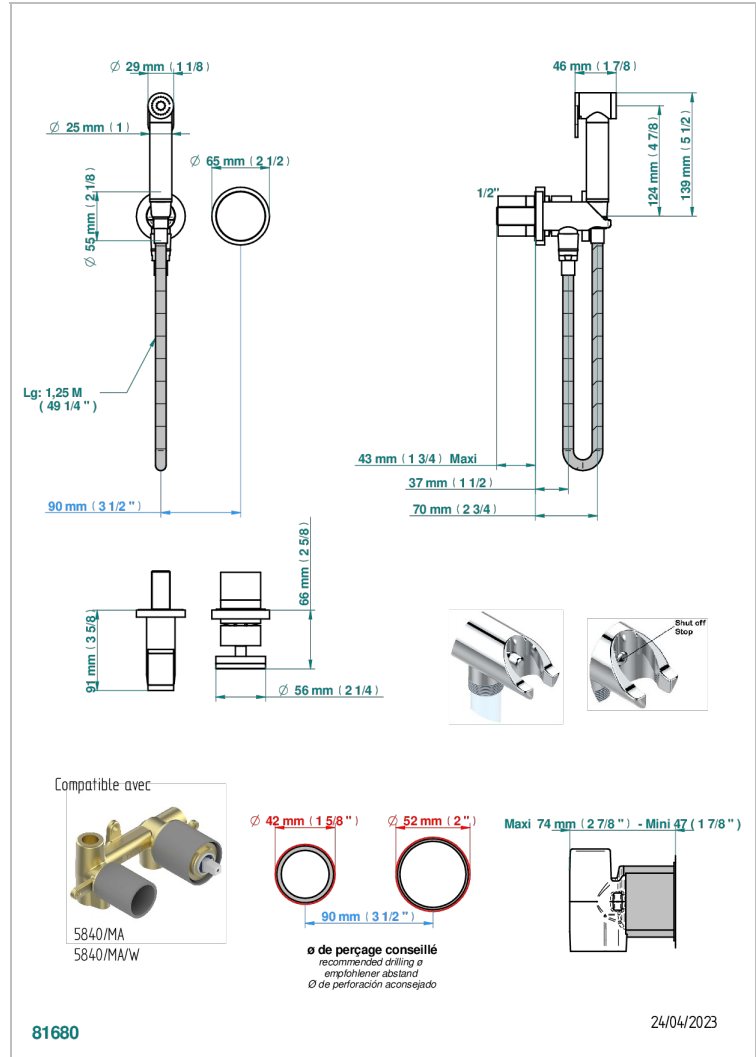

Trim only for WC douche including: trigger spray, wall mounted single lever mixer, reinforced hose (1.25m), wall outlet with integrated elbow with safety stopper

CHARACTERISTIC

- ACS : 19ACCLY412

STANDARDS

RELATED SKU'S

- Ref. G00-5840/MA Rough parts for concealed wall-mounted mixer with 1/2" outlet

AVAILABLE FINITIONS

Antique nickel - H28
 Black ceram - D30
 Blush PVD - H62
 Brass color PVD - H49
 Brown bronze color PVD - F33
 Gold color PVD - H52