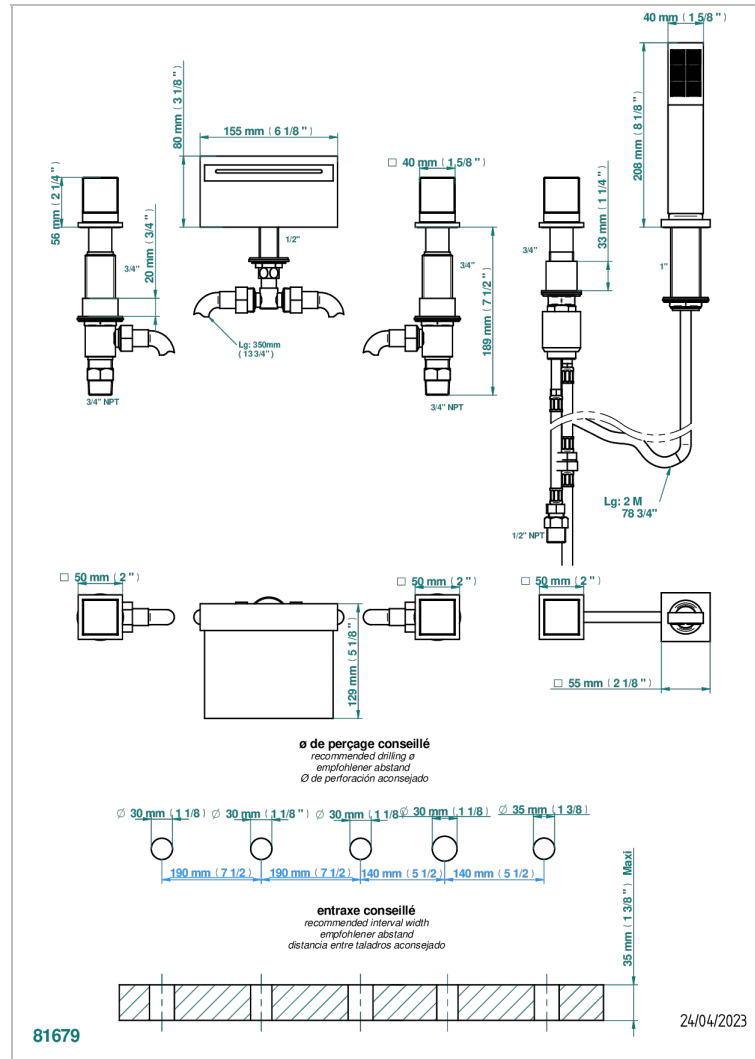

Rim mounted bath mixer and handshower set with single lever mixer with progressive cartridge

### CARACTERÍSTICAS

- Soho 2023
- Rim mounted bath mixer and handshower set with single lever mixer with progressive cartridge