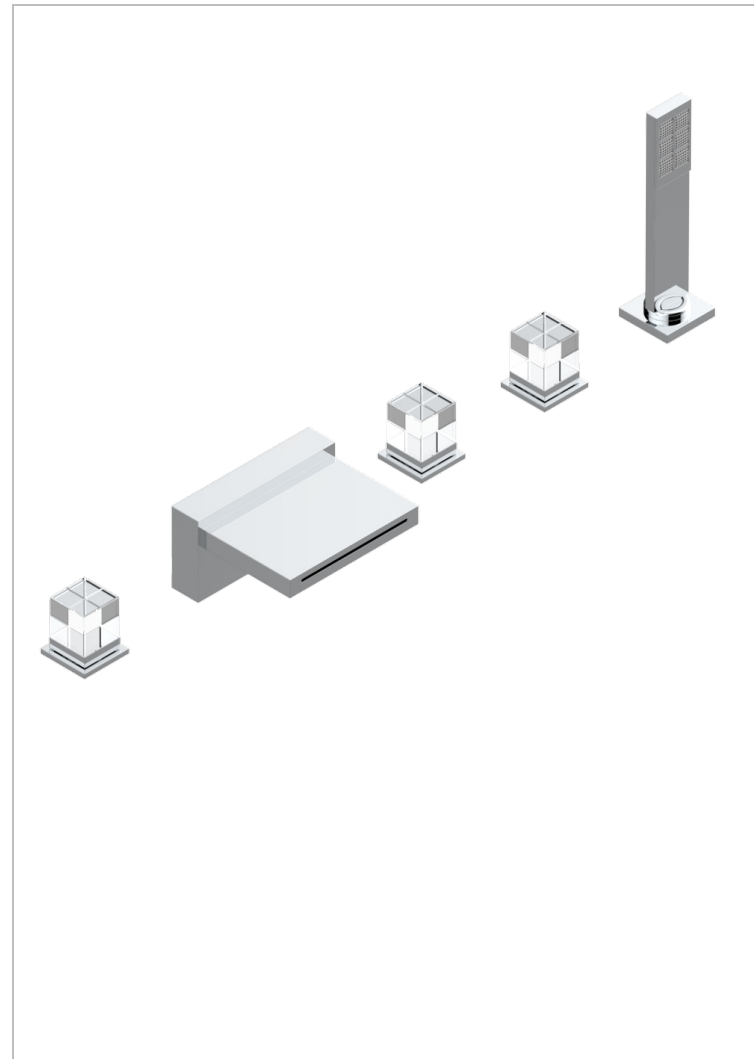

Rim mounted bath mixer and handshower set with single lever mixer with progressive cartridge

### CARACTERÍSTICAS

- Soho 2023
- Rim mounted bath mixer and handshower set with single lever mixer with progressive cartridge

### ACABADOS DISPONIBLES

- Cromo - A02
- Cromo mate - C02
- Dorado - F01
- Dorado mate - F07
- Dorado pálido - F30
- Dorado pálido mate (sin barniz) - F31

- Níquel - B01
- Níquel mate - C01
- Pvd blush - H62
- Pvd blush mate - H60
- Pvd color latón - H49
- Pvd color latón mate - H50