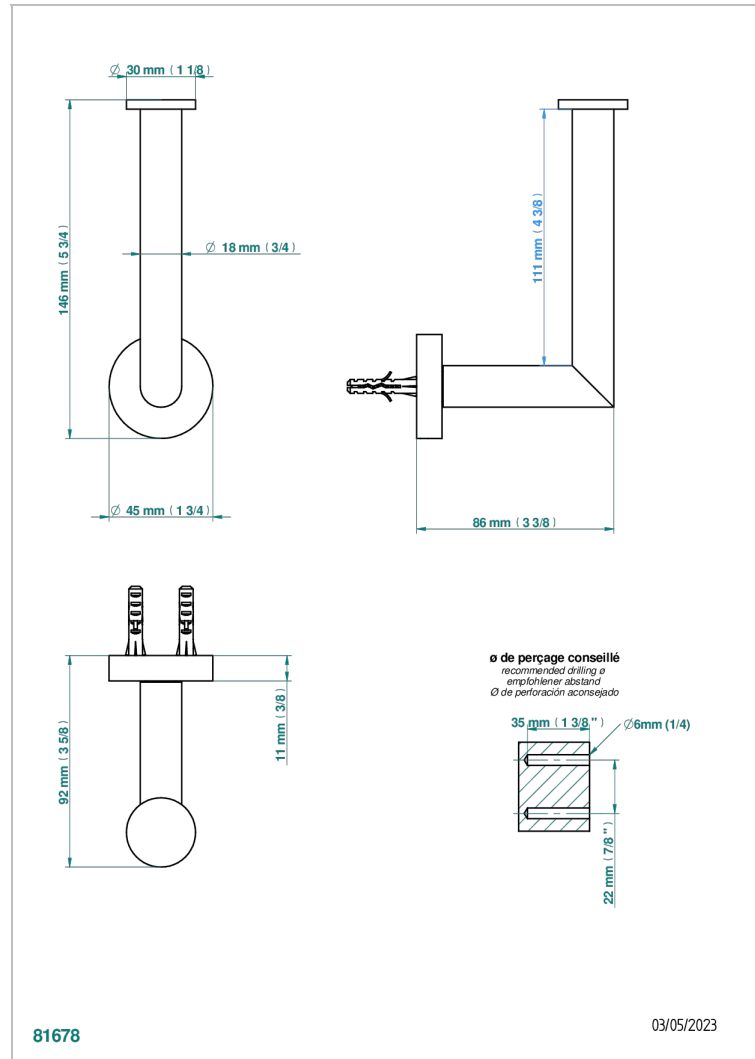

COLLECTION "O"

G4P-542

Reserve toilet paper holder

THG[®]
PARIS

81678

03/05/2023

CHARACTERISTIC

- Collection "O"
- Reserve toilet paper holder