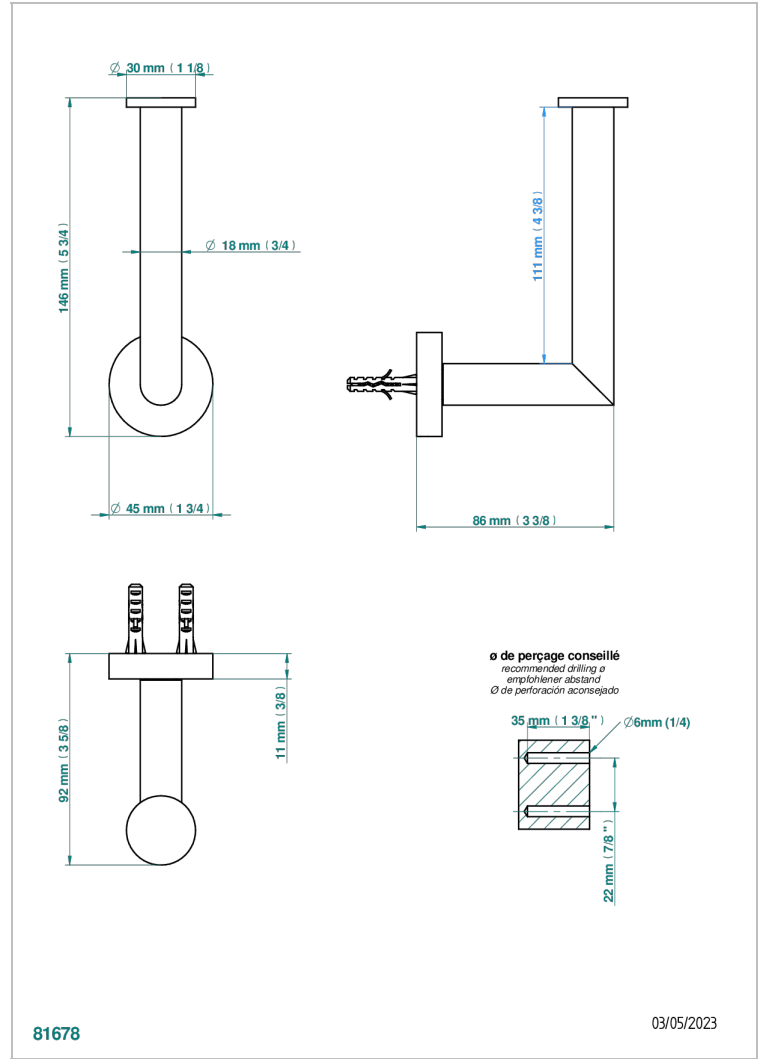

BAMBOU AMBER CRYSTAL

A34-542

Reserve toilet paper holder

THG[®]
PARIS

CHARACTERISTIC

- BamboU Amber crystal
- Reserve toilet paper holder

AVAILABLE FINITIONS

Black ceram - D30
Blush PVD - H62
Brass color PVD - H49
Brown bronze color PVD - F33
Chrome polished - A02
Chrome polished / gold polished - G02

Matt graphite PVD - H65
Matt nickel (American satin) - C01
Matt nickel color PVD - H56
Nickel antique / Sovereign - H28
Nickel color PVD - H55
Nickel polished - B01

Soft gold - F30
Soft matt gold - F31
Umber PVD - H66