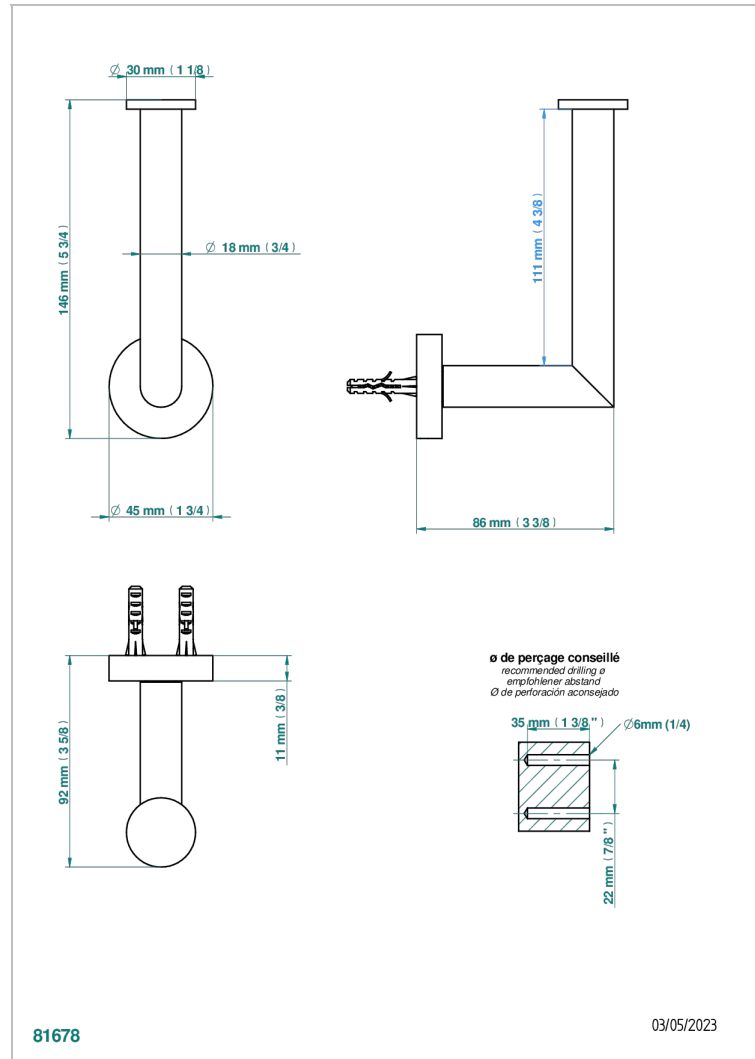

BAMBOU BLACK CRYSTAL

A33-542

Reserve toilet paper holder

CHARACTERISTIC

- Bambou Black crystal
- Reserve toilet paper holder

AVAILABLE FINITIONS

Black ceram - D30
Blush PVD - H62
Brass color PVD - H49
Brown bronze color PVD - F33
Chrome polished - A02
Chrome polished / gold polished - G02