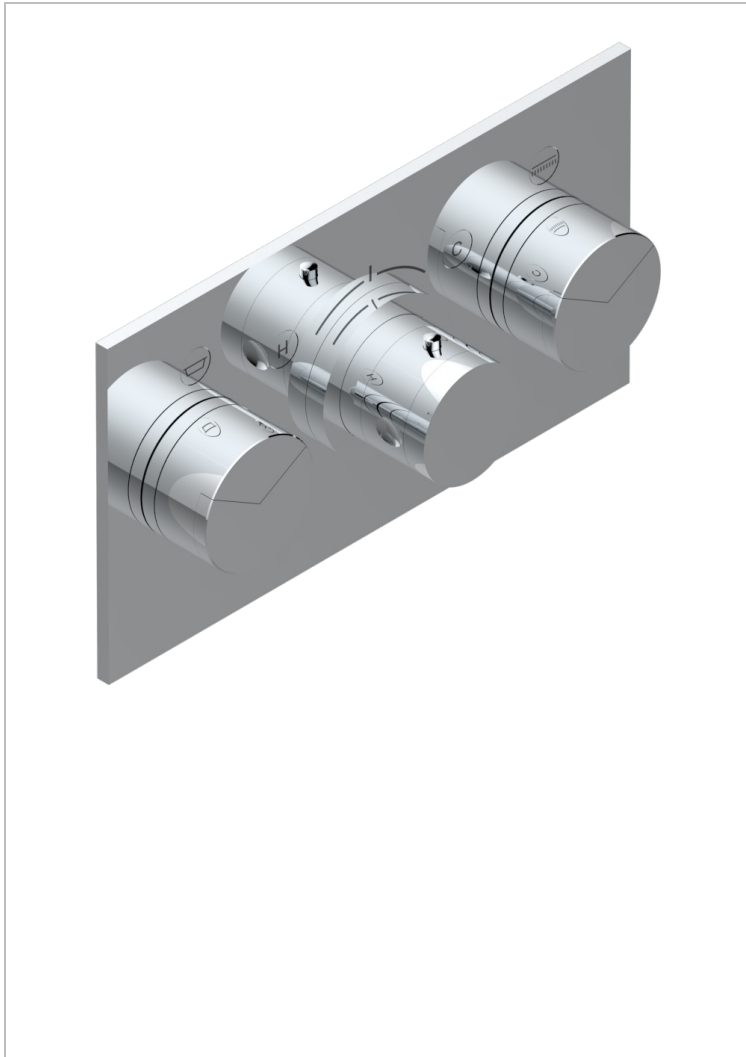

Trim for THG thermostat with 2 valves ref. 5 401AHM/US rough part supplied with fixing box , item to be installed horizontal

## CHARACTERISTIC

- Yoko Delta
- Trim for THG thermostat with 2 valves ref. 5 401AHM/US rough part supplied with fixing box , item to be installed horizontal