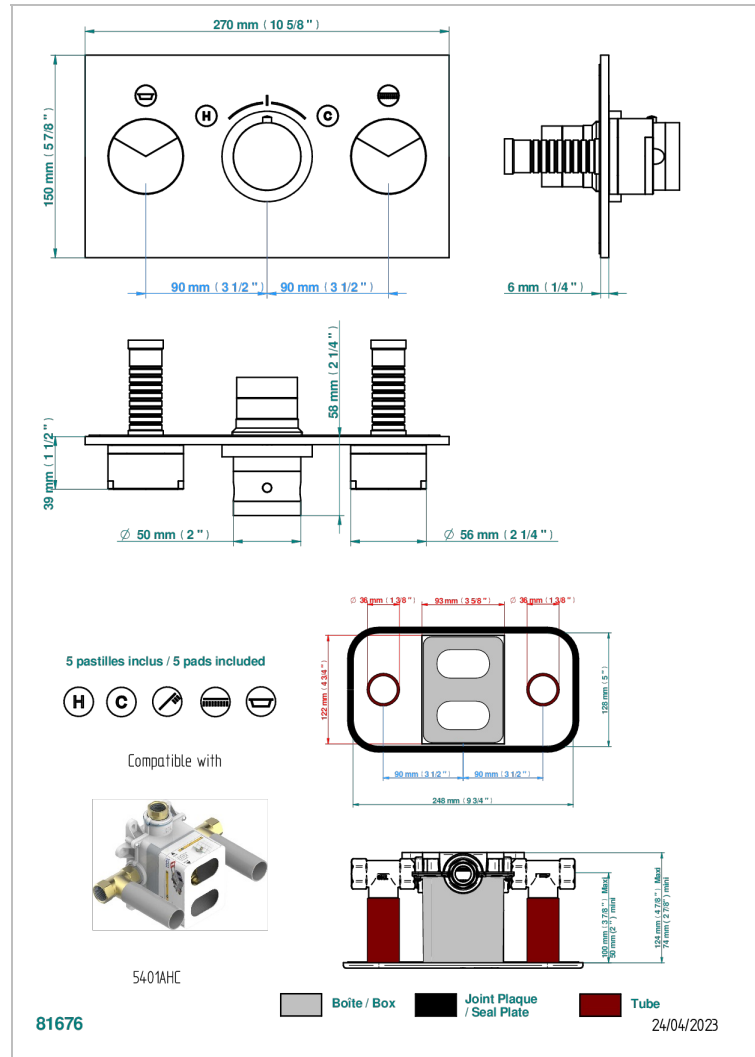

Trim for THG thermostat with 2 valves ref. 5 401AHM/US rough part supplied with fixing box , item to be installed horizontal

## CHARACTERISTIC

- Yoko Delta
- Trim for THG thermostat with 2 valves ref. 5 401AHM/US rough part supplied with fixing box , item to be installed horizontal