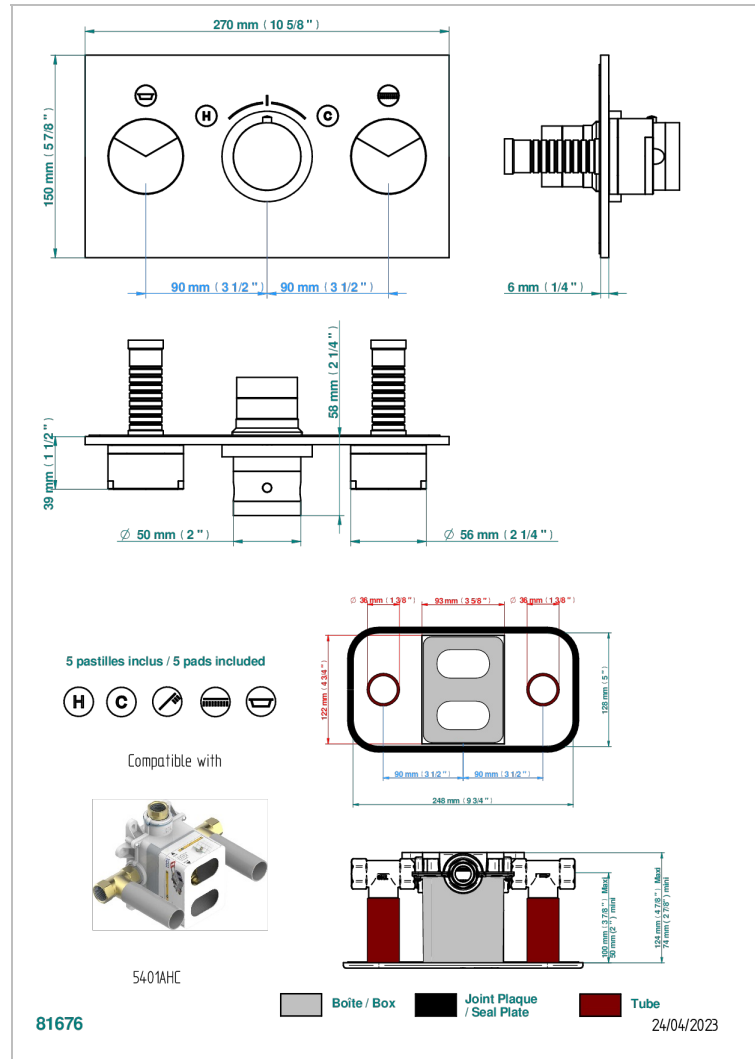

Trim for thermostatic mixer with 2 valves item to be installed horizontal . to adapt on 5 401AHC or 5 401AHM

### CHARACTERISTIC

- Yoko Delta
- Trim for thermostatic mixer with 2 valves item to be installed horizontal . to adapt on 5 401AHC or 5 401AHM

### RELATED SKU'S

- Ref. G00-5401AHC 3/4" THG thermostat, 60 l/mn with two valves with wax cartridge delivered with a built-in box, without trim - to be installed horizontal ( for installation with cross handle)
- Ref. G00-5401AHM 3/4" THG thermostat, 60 l/mn with two valves with wax cartridge delivered with a built-in box, without trim - to be installed horizontal ( for installation with lever handle)