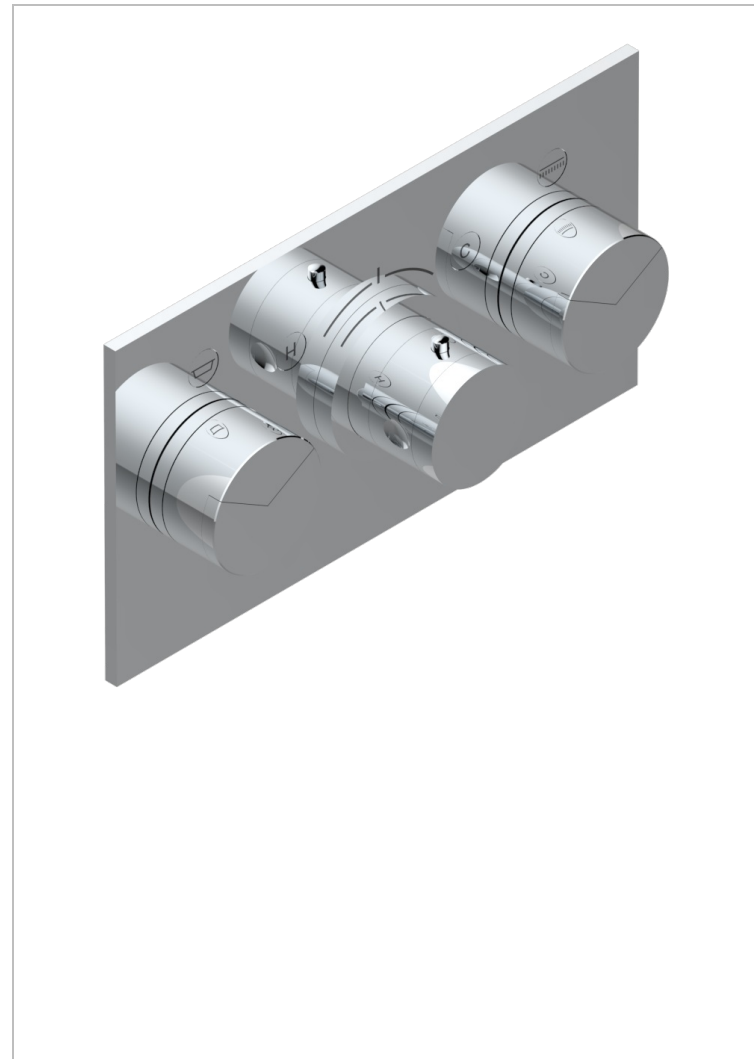

Trim for thermostatic mixer with 2 valves item to be installed horizontal . to adapt on 5 401AHC or 5 401AHM

### CHARACTERISTIC

- Yoko Delta
- Trim for thermostatic mixer with 2 valves item to be installed horizontal . to adapt on 5 401AHC or 5 401AHM

### RELATED SKU'S

- Ref. G00-5401AHC 3/4" THG thermostat, 60 l/mn with two valves with wax cartridge delivered with a built-in box, without trim - to be installed horizontal ( for installation with cross handle)
- Ref. G00-5401AHM 3/4" THG thermostat, 60 l/mn with two valves with wax cartridge delivered with a built-in box, without trim - to be installed horizontal ( for installation with lever handle)