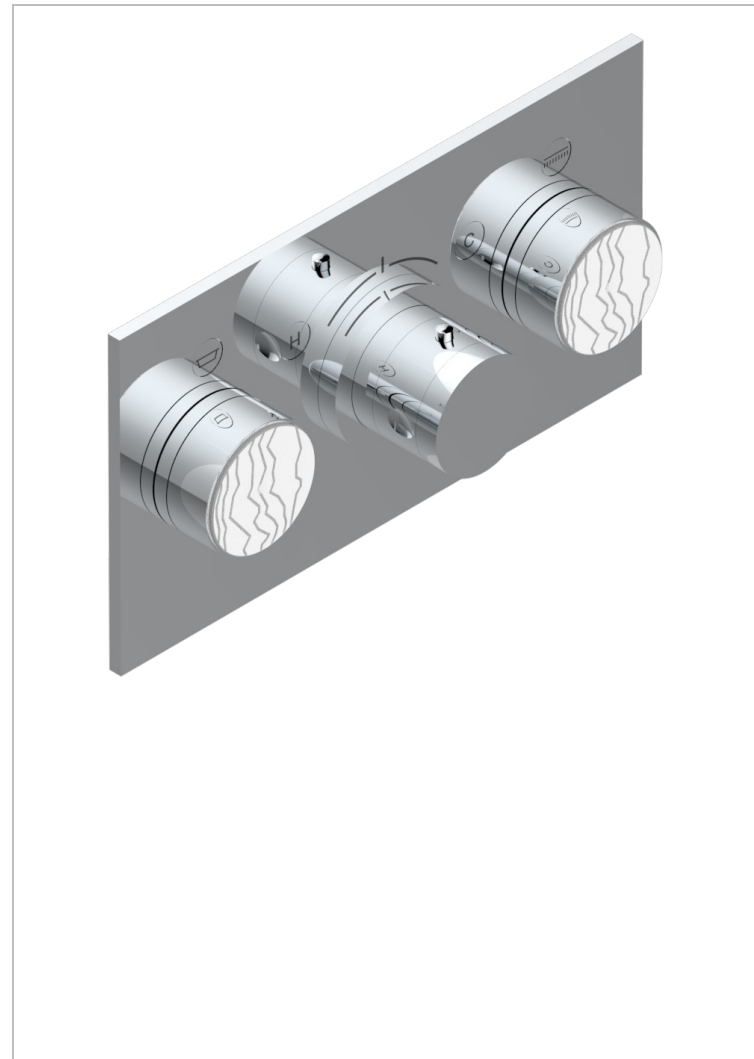

Trim for thermostatic mixer with 2 valves item to be installed horizontal . to adapt on 5 401AHC or 5 401AHM

CHARACTERISTIC

- Yoko Ice
- Trim for thermostatic mixer with 2 valves item to be installed horizontal . to adapt on 5 401AHC or 5 401AHM

RELATED SKU'S

- Ref. G00-5401AHC 3/4" THG thermostat, 60 l/mn with two valves with wax cartridge delivered with a built-in box, without trim - to be installed horizontal (for installation with cross handle)
- Ref. G00-5401AHM 3/4" THG thermostat, 60 l/mn with two valves with wax cartridge delivered with a built-in box, without trim - to be installed horizontal (for installation with lever handle)