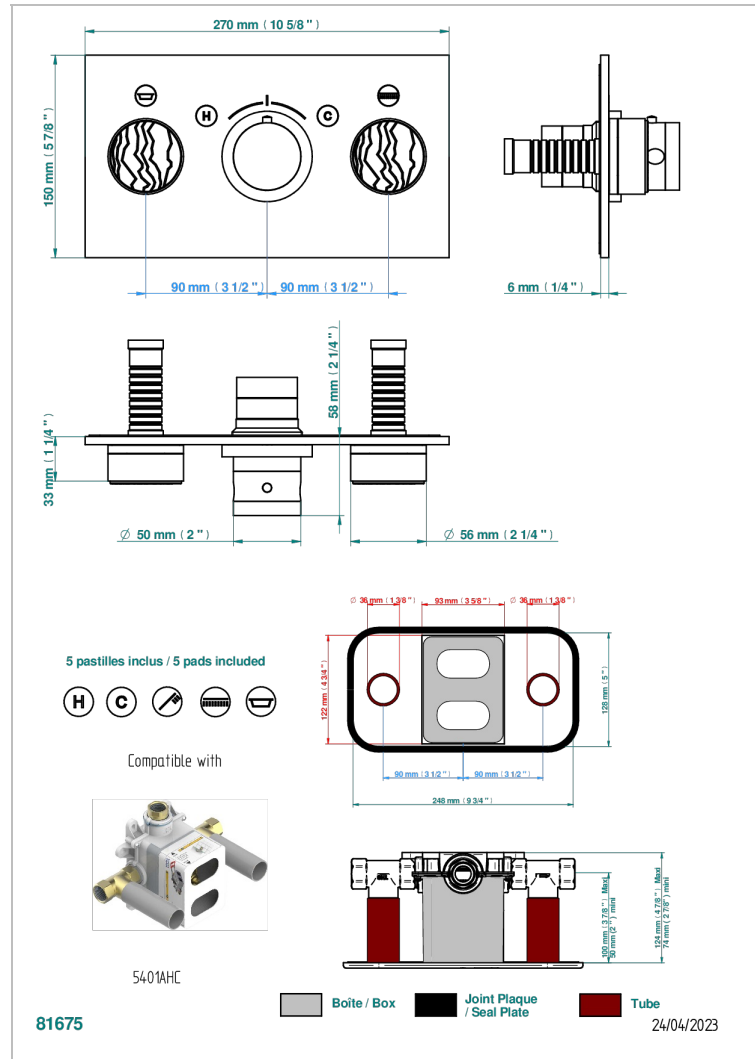

Trim for thermostatic mixer with 2 valves item to be installed horizontal . to adapt on 5 401AHC or 5 401AHM

CHARACTERISTIC

- Yoko Ice
- Trim for thermostatic mixer with 2 valves item to be installed horizontal . to adapt on 5 401AHC or 5 401AHM

RELATED SKU'S

- Ref. G00-5401AHC 3/4" THG thermostat, 60 l/mn with two valves with wax cartridge delivered with a built-in box, without trim - to be installed horizontal (for installation with cross handle)
- Ref. G00-5401AHM 3/4" THG thermostat, 60 l/mn with two valves with wax cartridge delivered with a built-in box, without trim - to be installed horizontal (for installation with lever handle)