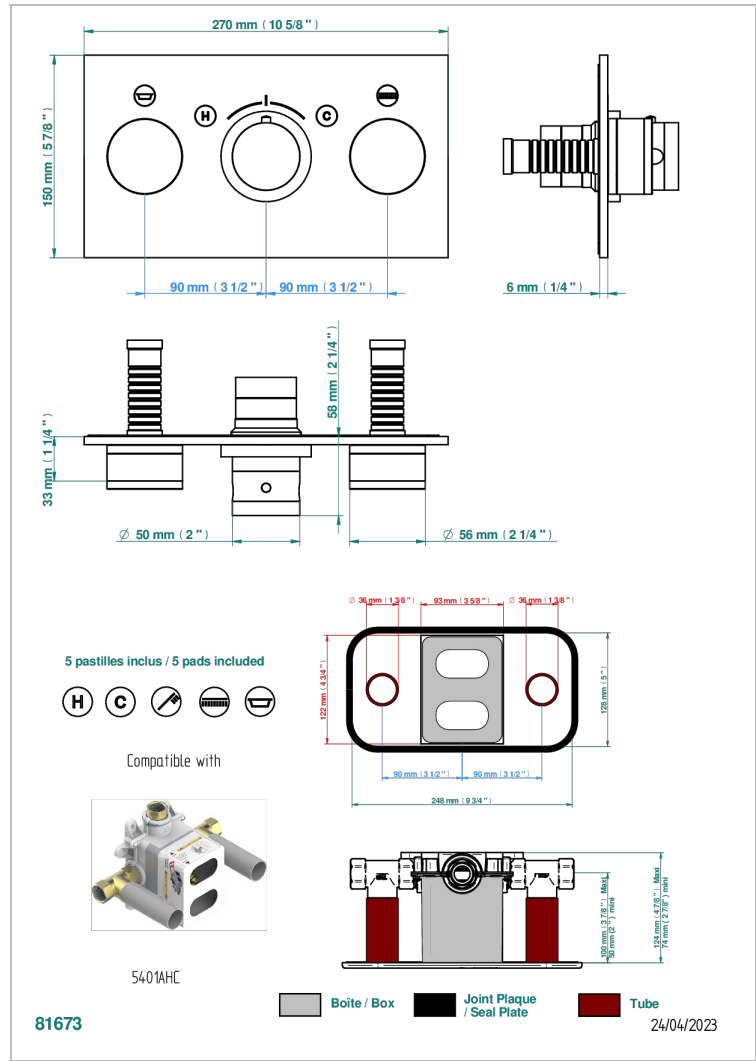

Trim for THG thermostat with 2 valves ref. 5 401AHM/US rough part supplied with fixing box , item to be installed horizontal

CHARACTERISTIC

- Yoko Color
- Trim for THG thermostat with 2 valves ref. 5 401AHM/US rough part supplied with fixing box , item to be installed horizontal