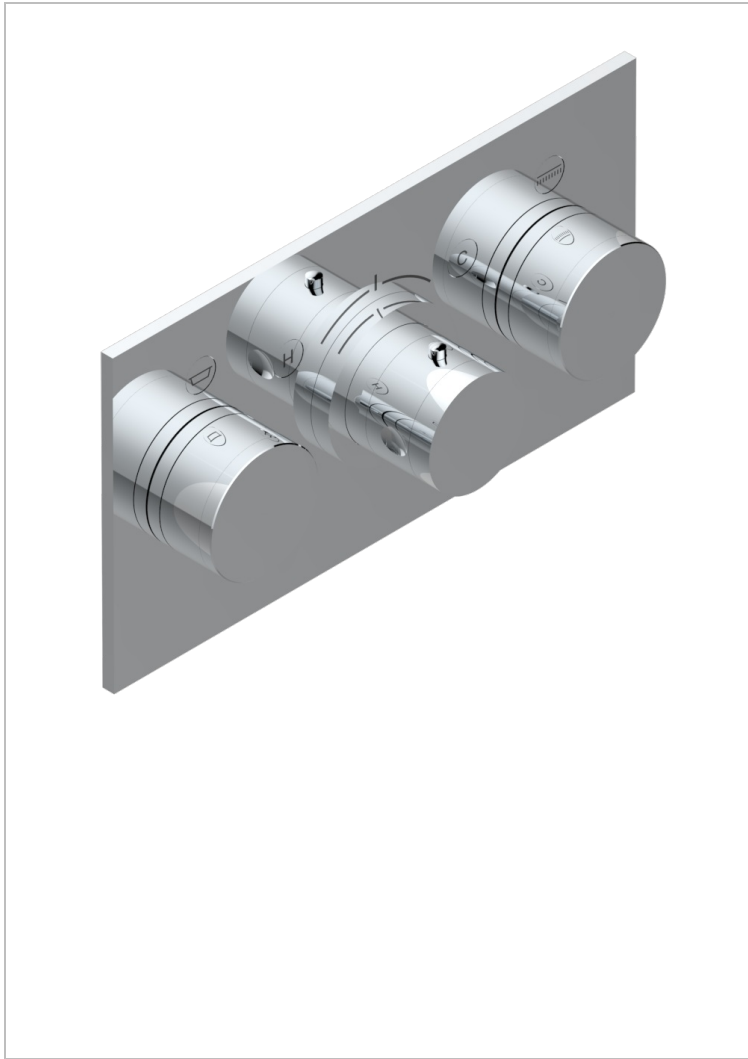

Trim for THG thermostat with 2 valves ref. 5 401AHM/US rough part supplied with fixing box , item to be installed horizontal

CHARACTERISTIC

- Yoko Color
- Trim for THG thermostat with 2 valves ref. 5 401AHM/US rough part supplied with fixing box , item to be installed horizontal