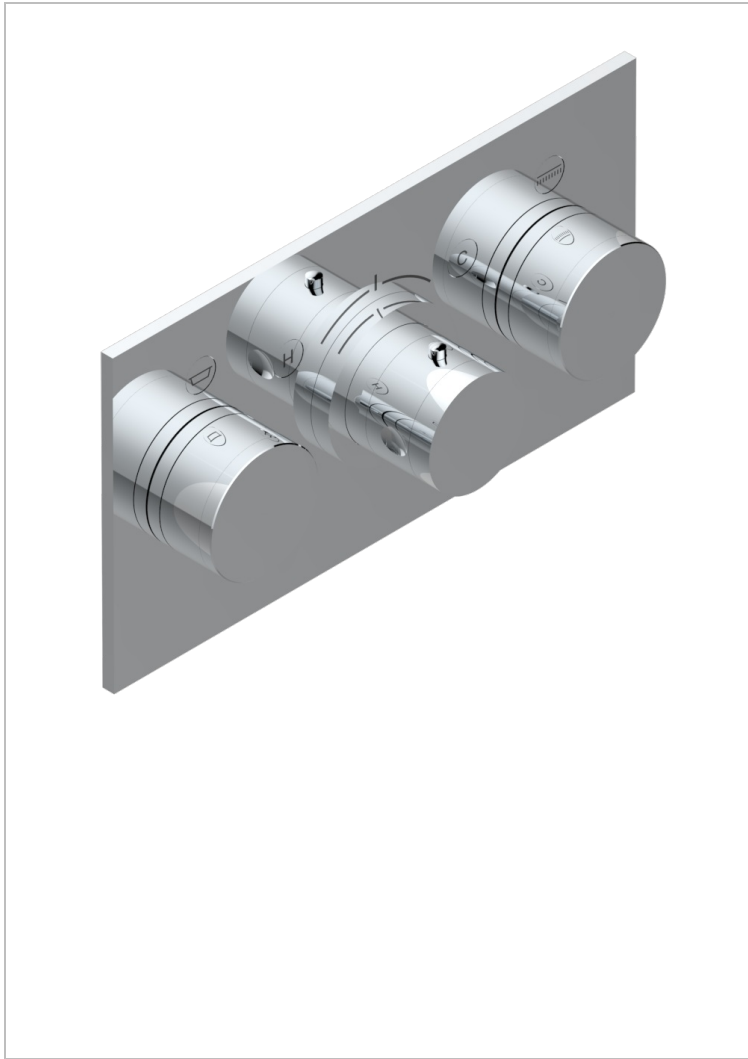

Trim for thermostatic mixer with 2 valves item to be installed horizontal . to adapt on 5 401AHC or 5 401AHM

### CHARACTERISTIC

- Yoko Color
- Trim for thermostatic mixer with 2 valves item to be installed horizontal . to adapt on 5 401AHC or 5 401AHM

### RELATED SKU'S

- Ref. G00-5401AHC 3/4" THG thermostat, 60 l/mn with two valves with wax cartridge delivered with a built-in box, without trim - to be installed horizontal ( for installation with cross handle)
- Ref. G00-5401AHM 3/4" THG thermostat, 60 l/mn with two valves with wax cartridge delivered with a built-in box, without trim - to be installed horizontal ( for installation with lever handle)