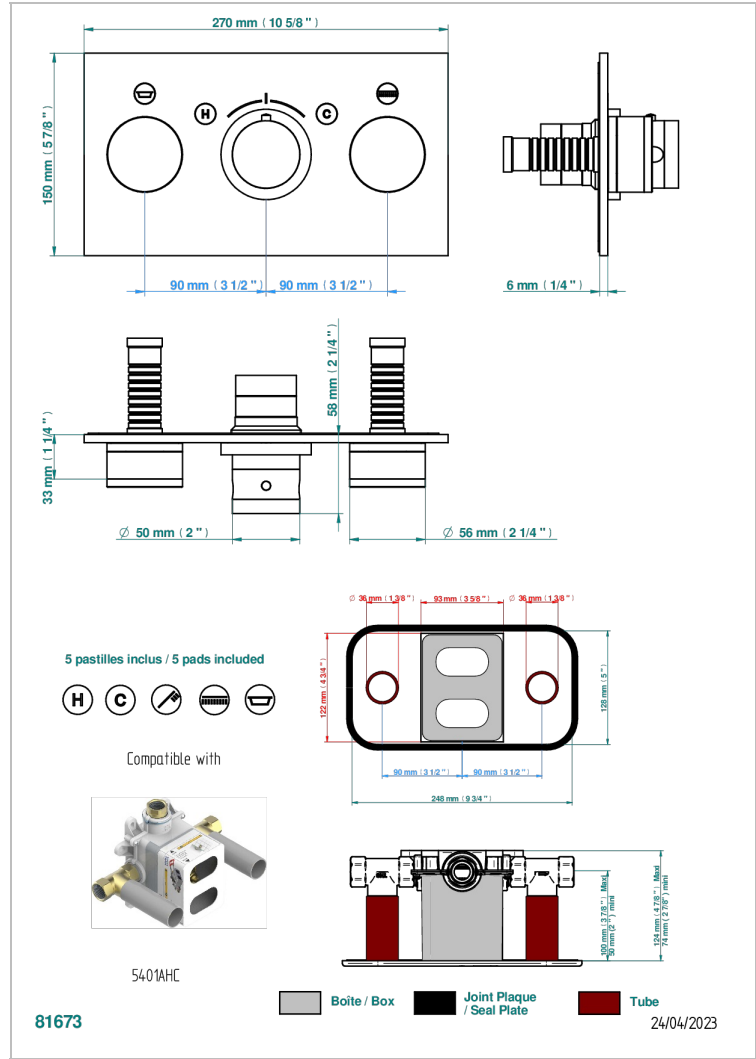

Trim for thermostatic mixer with 2 valves item to be installed horizontal . to adapt on 5 401AHC or 5 401AHM

### CHARACTERISTIC

- Yoko Color
- Trim for thermostatic mixer with 2 valves item to be installed horizontal . to adapt on 5 401AHC or 5 401AHM

### RELATED SKU'S

- Ref. G00-5401AHC 3/4" THG thermostat, 60 l/mn with two valves with wax cartridge delivered with a built-in box, without trim - to be installed horizontal ( for installation with cross handle)
- Ref. G00-5401AHM 3/4" THG thermostat, 60 l/mn with two valves with wax cartridge delivered with a built-in box, without trim - to be installed horizontal ( for installation with lever handle)