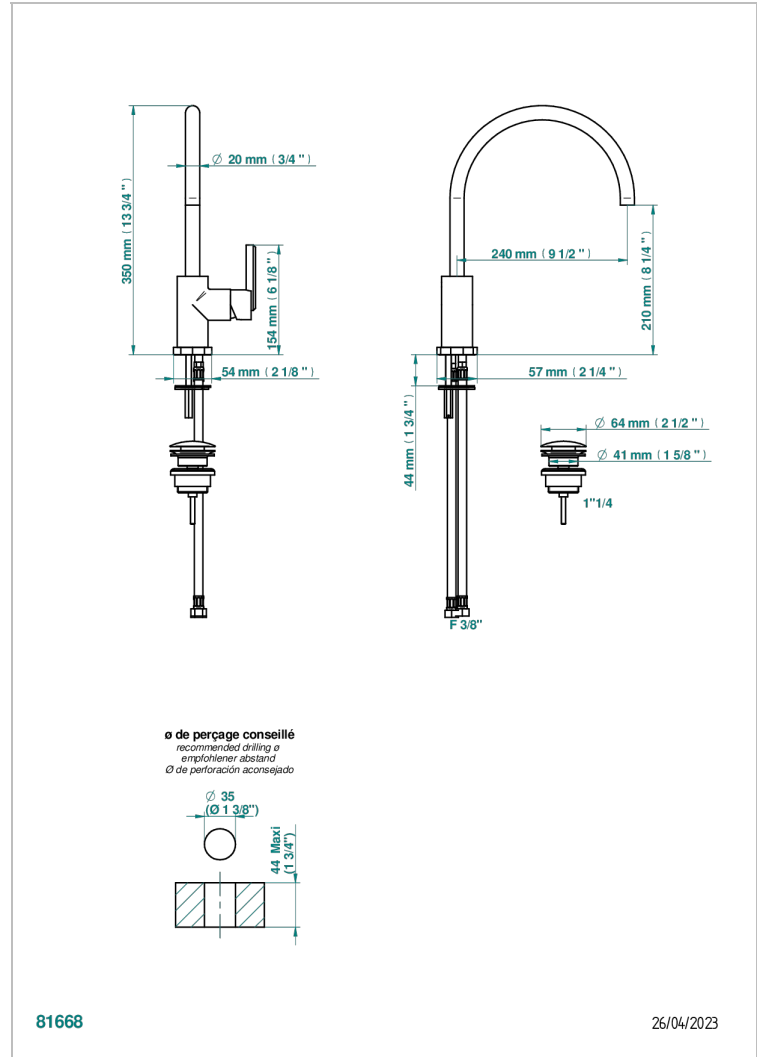

# LES ONDES WITH LEVER

G8B-6500/W

Single lever basin mixer with waste - WRAS approved

## CHARACTERISTIC

- WRAS : 2007374