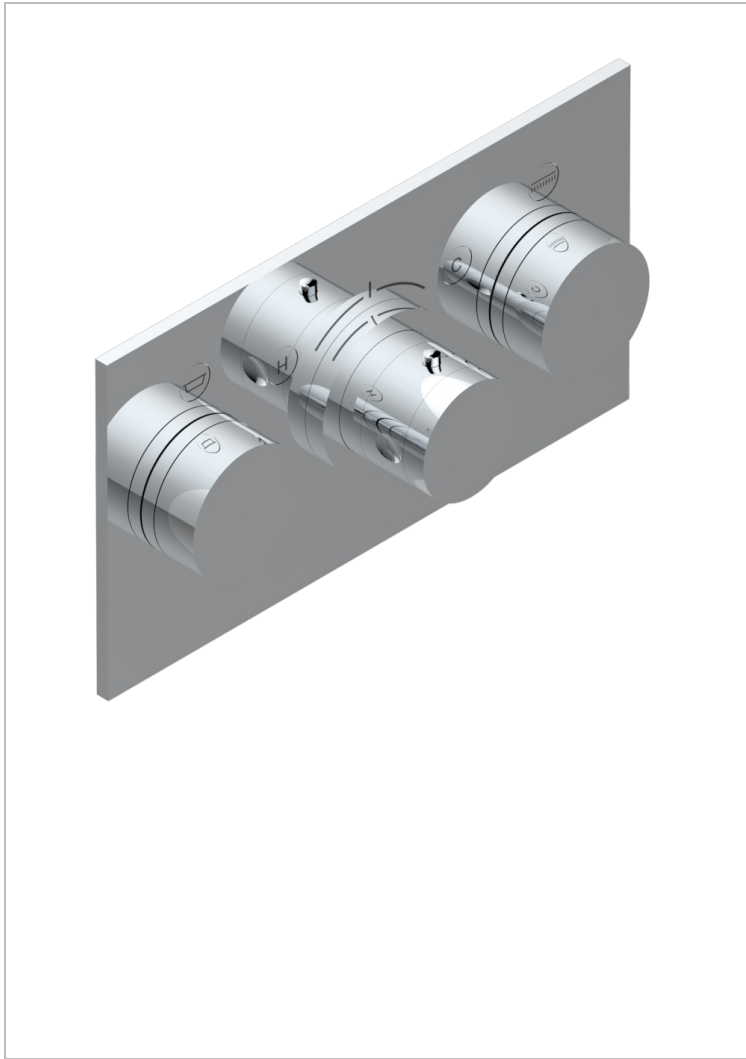

Trim for THG thermostat with 2 valves ref. 5 401AHM/US rough part supplied with fixing box , item to be installed horizontal

CHARACTERISTIC

- Yoko
- Trim for THG thermostat with 2 valves ref. 5 401AHM/US rough part supplied with fixing box , item to be installed horizontal