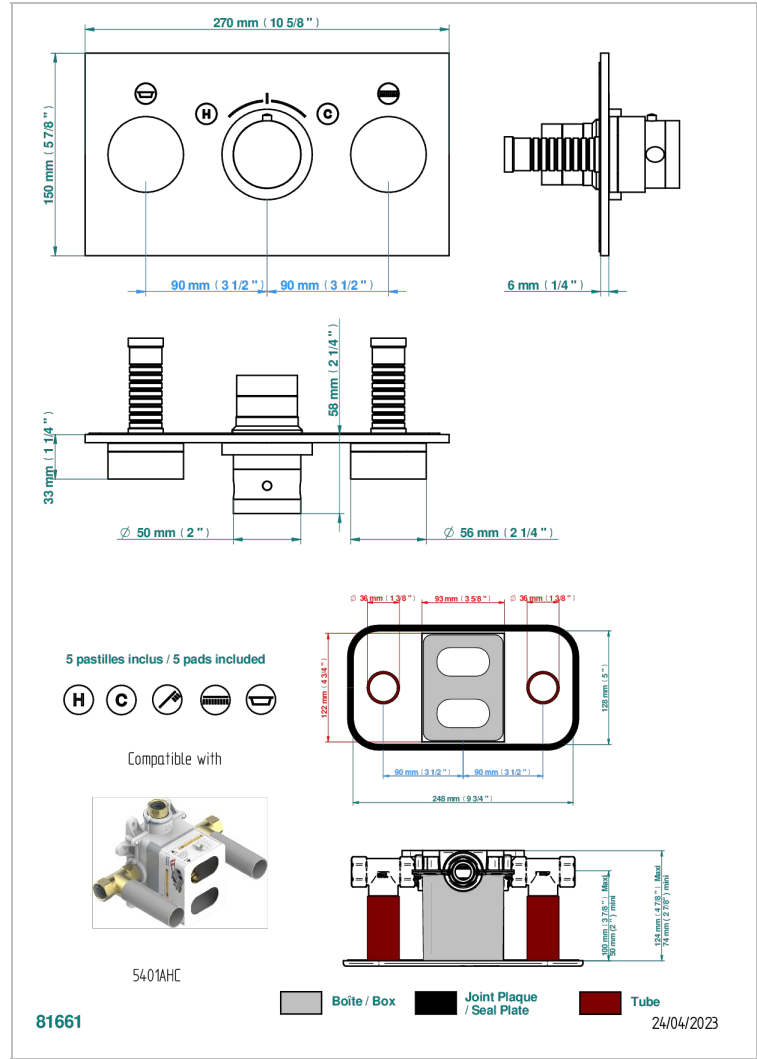

Trim for THG thermostat with 2 valves ref. 5 401AHM/US rough part supplied with fixing box , item to be installed horizontal

CHARACTERISTIC

- Yoko
- Trim for THG thermostat with 2 valves ref. 5 401AHM/US rough part supplied with fixing box , item to be installed horizontal