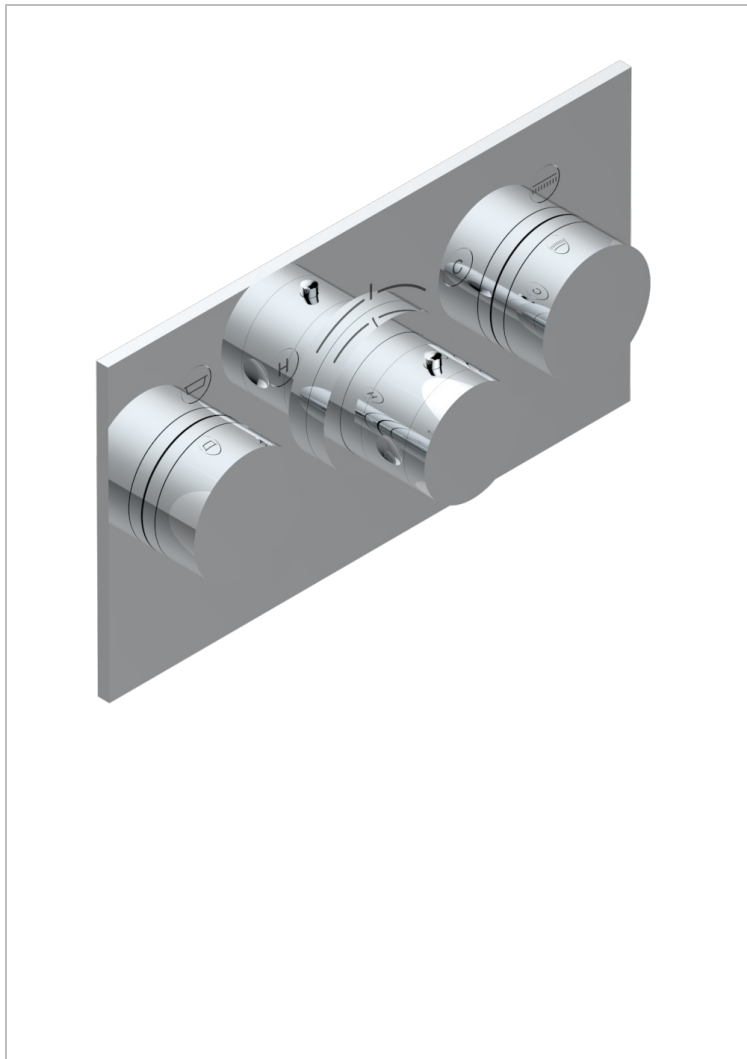

Trim for thermostatic mixer with 2 valves item to be installed horizontal . to adapt on 5 401AHC or 5 401AHM

CHARACTERISTIC

- Yoko
- Trim for thermostatic mixer with 2 valves item to be installed horizontal . to adapt on 5 401AHC or 5 401AHM

RELATED SKU'S

- Ref. G00-5401AHC 3/4" THG thermostat, 60 l/mn with two valves with wax cartridge delivered with a built-in box, without trim - to be installed horizontal ( for installation with cross handle)
- Ref. G00-5401AHM 3/4" THG thermostat, 60 l/mn with two valves with wax cartridge delivered with a built-in box, without trim - to be installed horizontal ( for installation with lever handle)