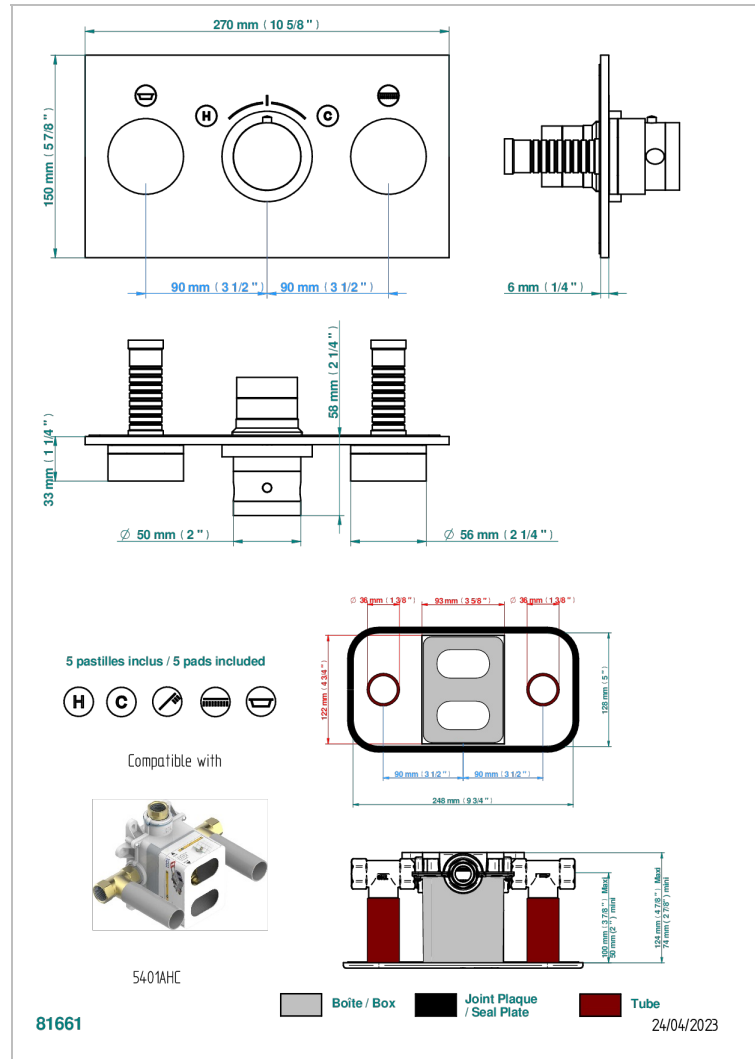

Trim for thermostatic mixer with 2 valves item to be installed horizontal . to adapt on 5 401AHC or 5 401AHM

CHARACTERISTIC

- Yoko
- Trim for thermostatic mixer with 2 valves item to be installed horizontal . to adapt on 5 401AHC or 5 401AHM

RELATED SKU'S

- Ref. G00-5401AHC 3/4" THG thermostat, 60 l/mn with two valves with wax cartridge delivered with a built-in box, without trim - to be installed horizontal ( for installation with cross handle)
- Ref. G00-5401AHM 3/4" THG thermostat, 60 l/mn with two valves with wax cartridge delivered with a built-in box, without trim - to be installed horizontal ( for installation with lever handle)