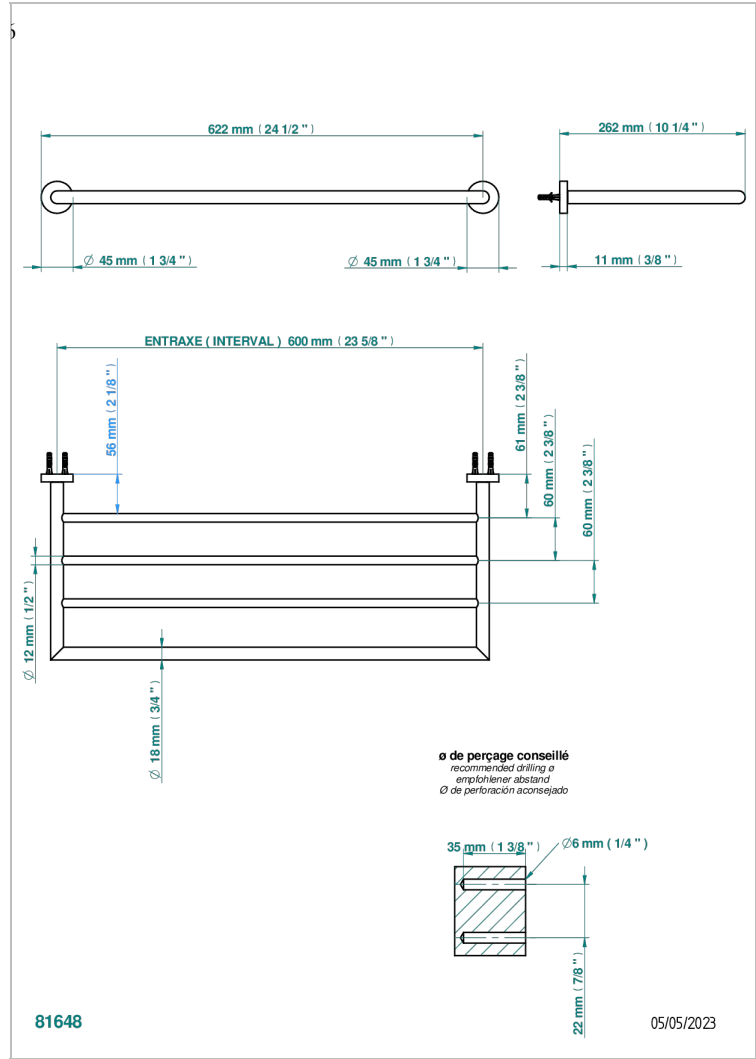

YOKO DELTA HOWLITE

G7W-4RACK6

Towel rail and rack, 260 x 600 mm

CHARACTERISTIC

- Yoko Delta Howlite
- Towel rail and rack, 260 x 600 mm

AVAILABLE FINITIONS

Antique nickel - H28
Black ceram - D30
Blush PVD - H62
Brass color PVD - H49
Brown bronze color PVD - F33
Gold color PVD - H52