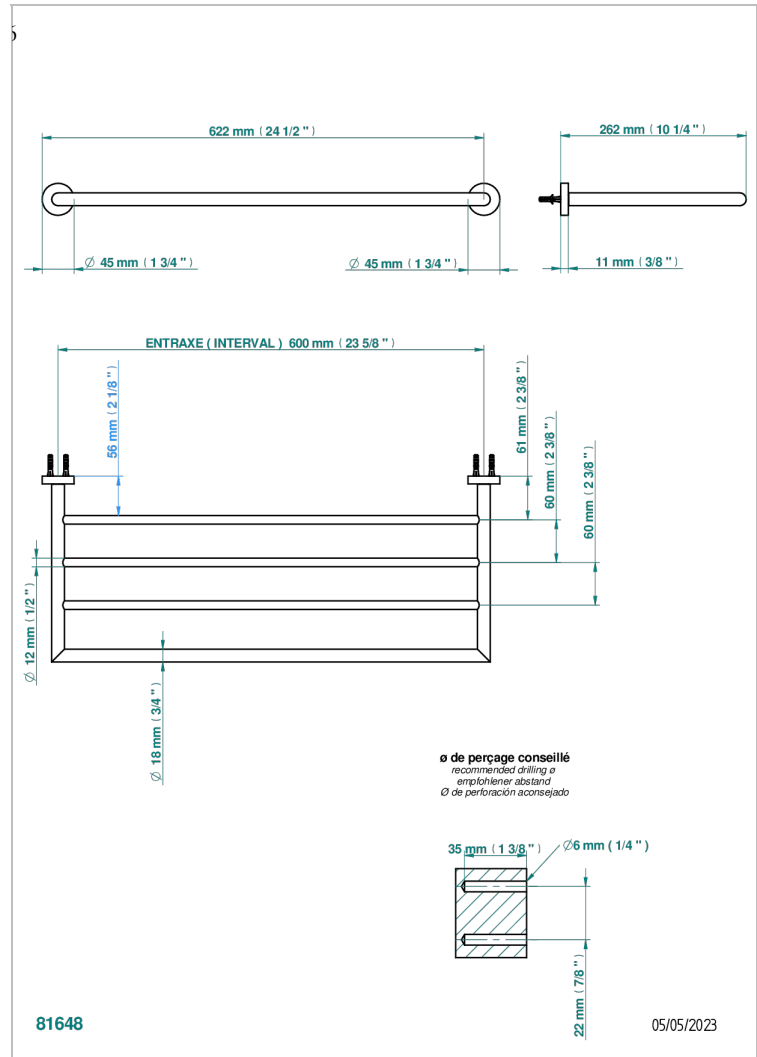

YOKO DELTA HOWLITE

G7W-4RACK6

Towel rail and rack, 260 x 600 mm

CHARACTERISTIC

- Yoko Delta Howlite
- Towel rail and rack, 260 x 600 mm

AVAILABLE FINITIONS

Antique nickel - H28
Black ceram - D30
Blush PVD - H62
Brass color PVD - H49
Brown bronze color PVD - F33
Gold color PVD - H52