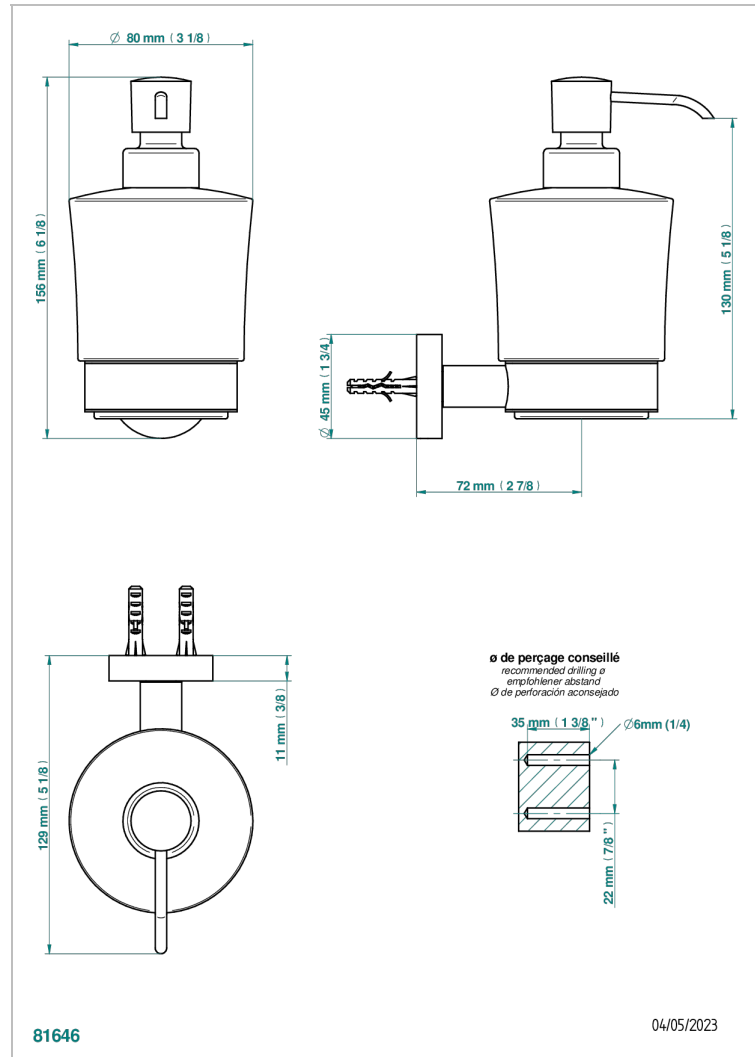

YOKO DELTA HOWLITE

G7W-613

wall liquid soap dispenser

THG[®]
PARIS

CHARACTERISTIC

- Yoko Delta Howlite
- wall liquid soap dispenser

AVAILABLE FINITIONS

Black ceram - D30
Blush PVD - H62
Brass color PVD - H49
Brown bronze color PVD - F33
Chrome polished - A02
Gold color PVD - H52