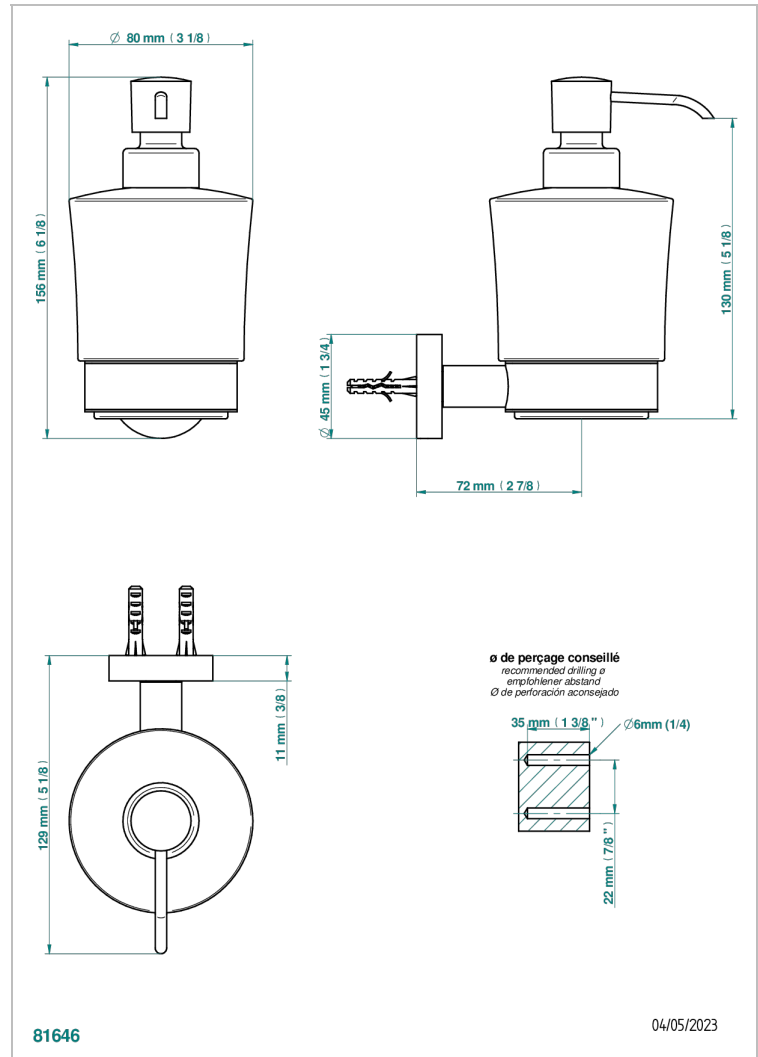

# YOKO DELTA HOWLITE

G7W-613

Wall mounted liquid soap dispenser

THG<sup>®</sup>  
PARIS

## CHARACTERISTIC

- Yoko Delta Howlite
- Wall mounted liquid soap dispenser