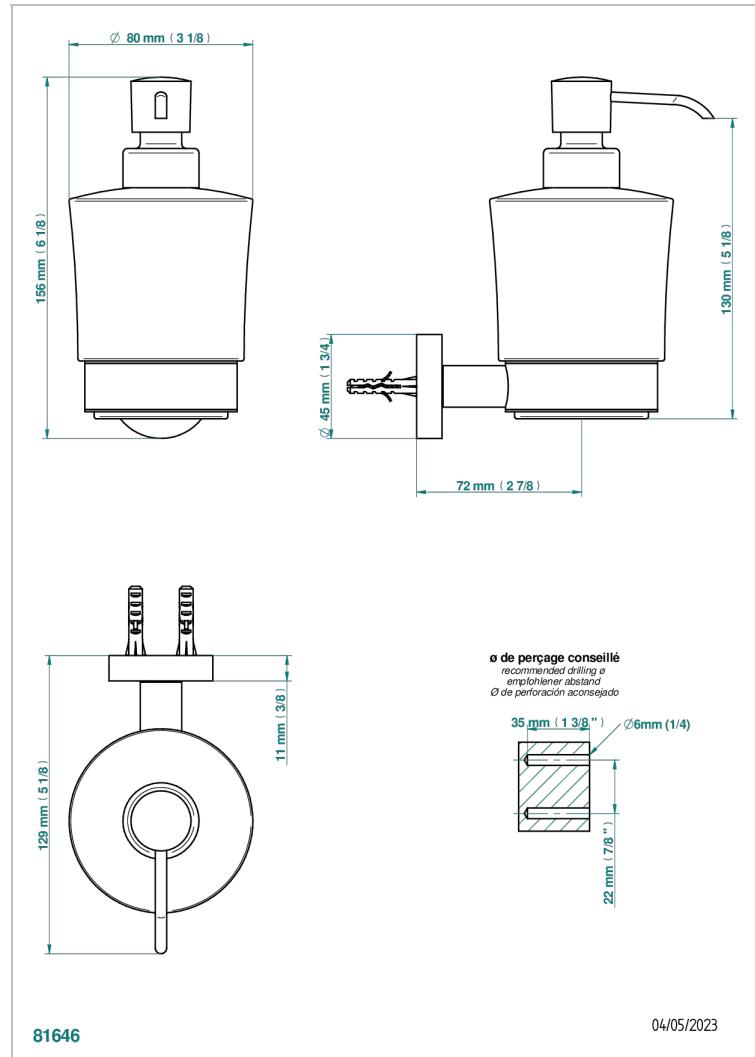

YOKO DELTA HOWLITE

G7W-613

Wall mounted liquid soap dispenser

CHARACTERISTIC

- Yoko Delta Howlite
- Wall mounted liquid soap dispenser

AVAILABLE FINITIONS

Antique nickel - H28
Black ceram - D30
Blush PVD - H62
Brass color PVD - H49
Brown bronze color PVD - F33
Gold color PVD - H52