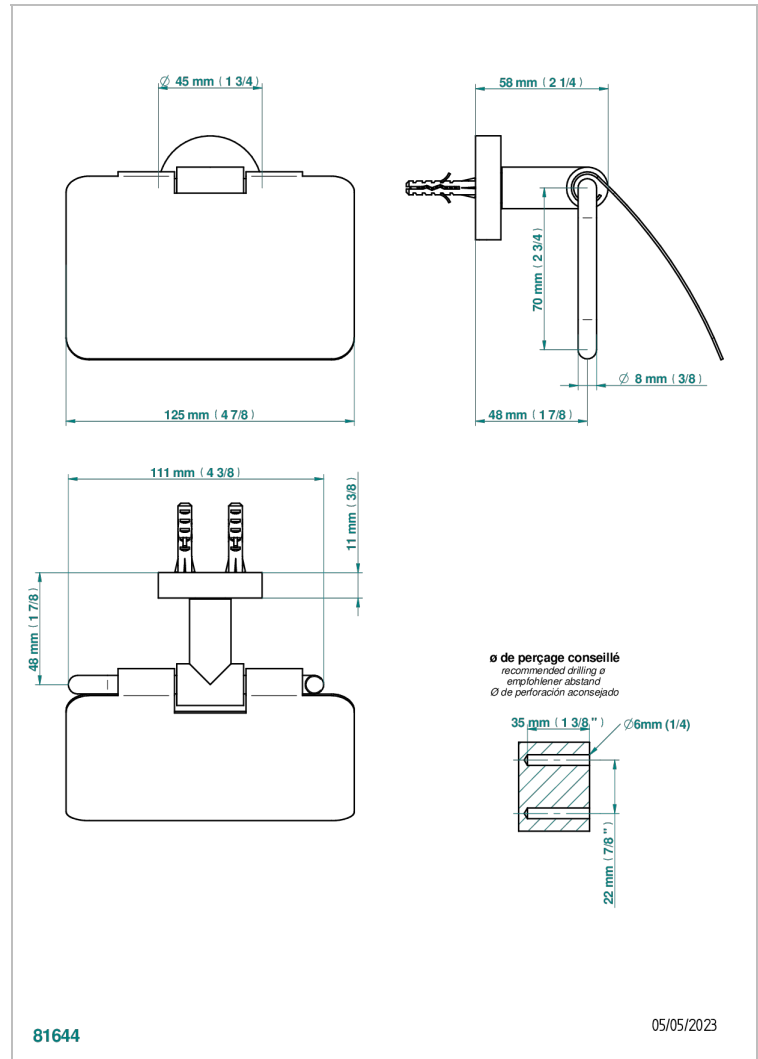

YOKO DELTA HOWLITE

G7W-538AC

Toilet paper holder, single mount with cover

THG[®]
PARIS

81644

05/05/2023

CHARACTERISTIC

- Yoko Delta Howlite
- Toilet paper holder, single mount with cover