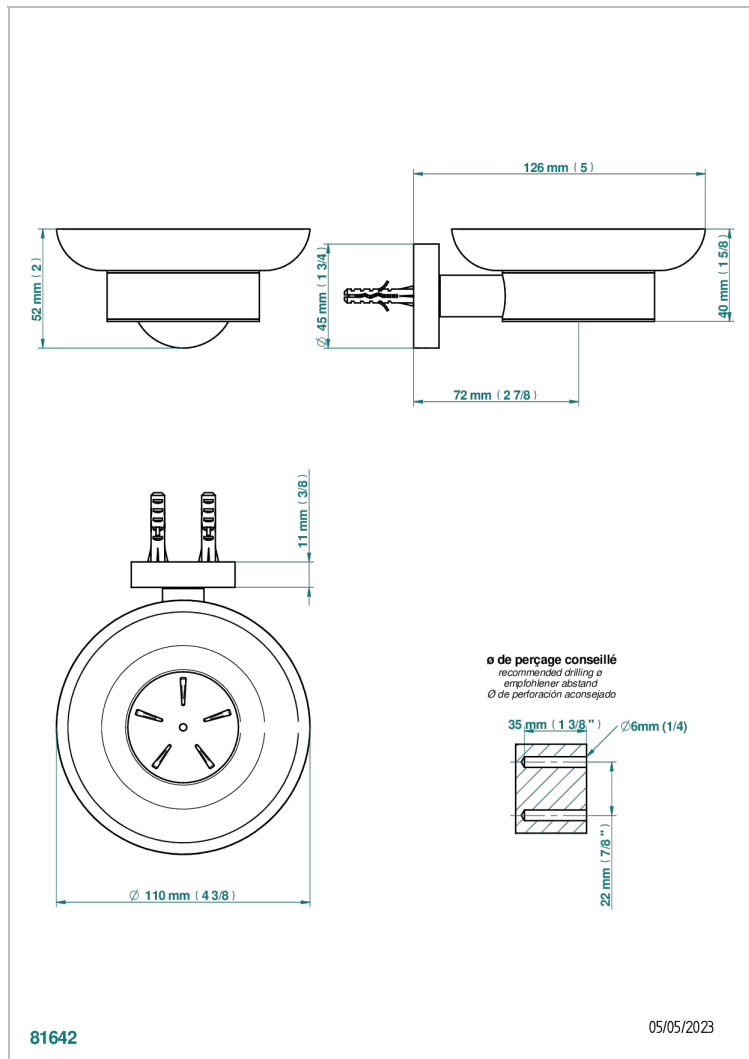

YOKO DELTA HOWLITE

G7W-500

Glass soap dish, wall mounted

THG
PARIS

CHARACTERISTIC

- Yoko Delta Howlite
- Glass soap dish, wall mounted

AVAILABLE FINITIONS

Black ceram - D30
Blush PVD - H62
Brass color PVD - H49
Brown bronze color PVD - F33
Chrome polished - A02
Gold color PVD - H52