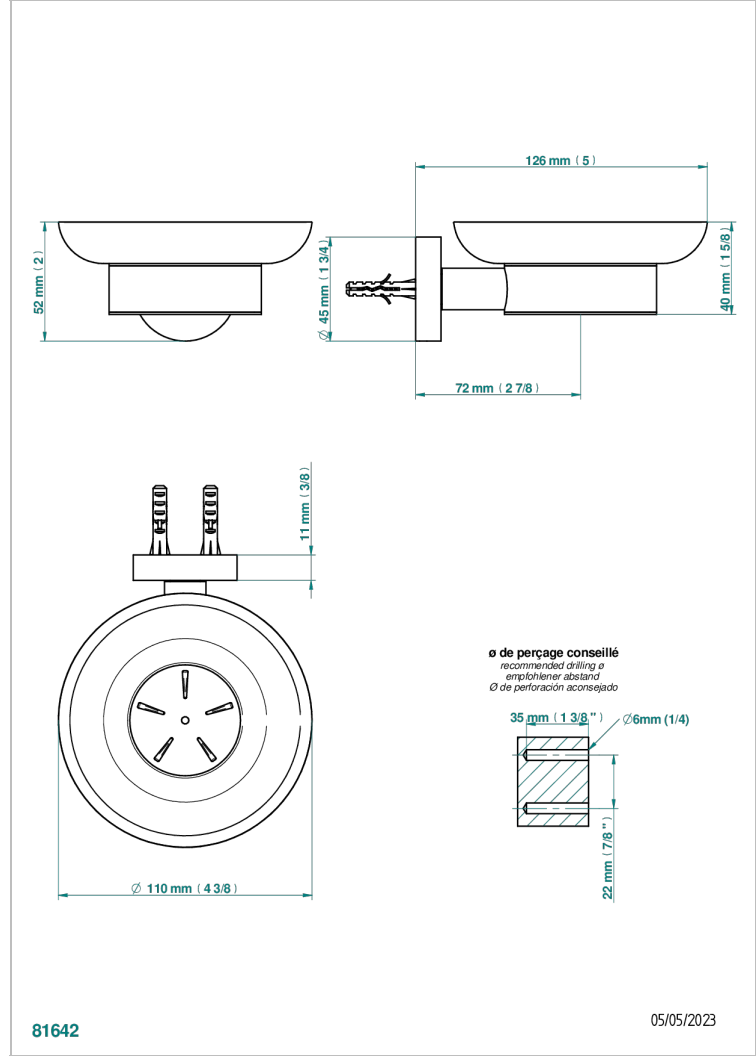

YOKO DELTA HOWLITE

G7W-500

Wall mounted glass soap dish

THG
PARIS

CHARACTERISTIC

- Yoko Delta Howlite
- Wall mounted glass soap dish

AVAILABLE FINITIONS

Antique nickel - H28
Black ceram - D30
Blush PVD - H62
Brass color PVD - H49
Brown bronze color PVD - F33
Gold color PVD - H52