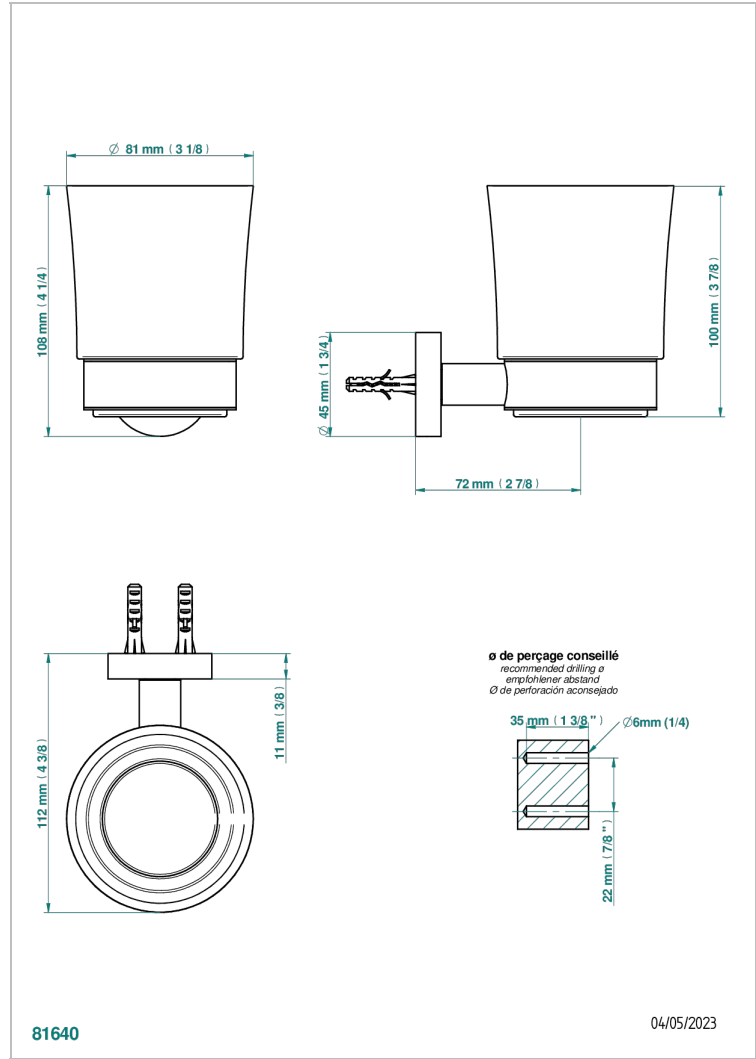

# YOKO DELTA HOWLITE

G7W-536

Tumbler holder, wall mounted

THG<sup>®</sup>  
PARIS

81640

04/05/2023

## CHARACTERISTIC

- Yoko Delta Howlite
- Tumbler holder, wall mounted