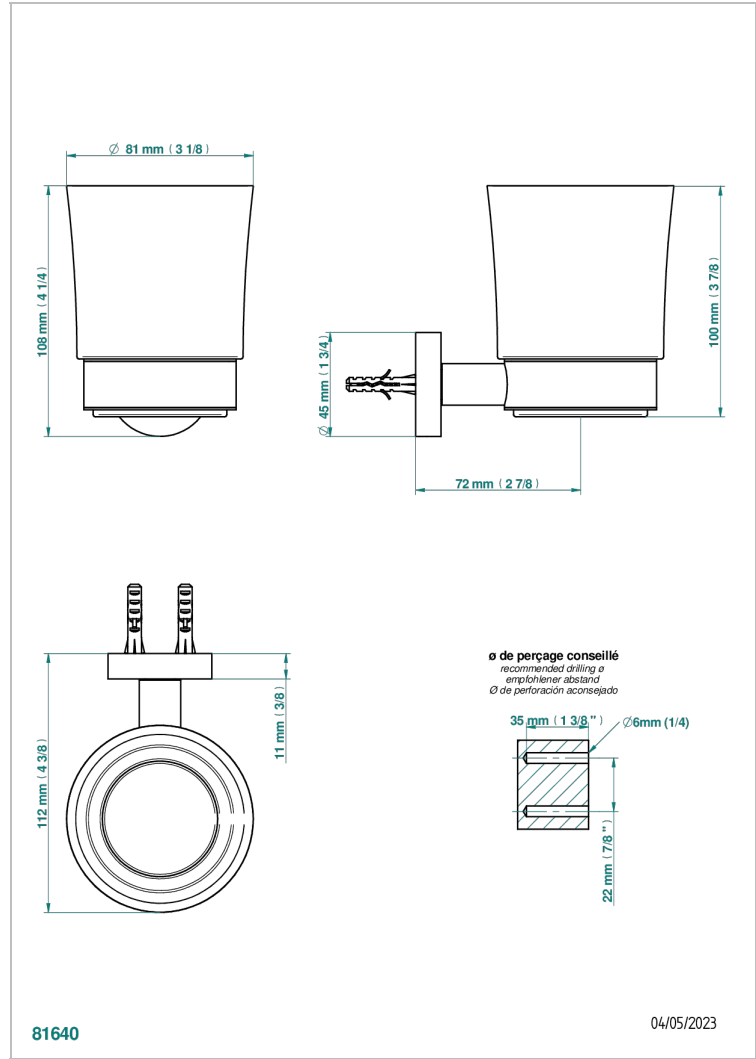

YOKO DELTA HOWLITE

G7W-536

Wall mounted glass tumbler and holder

CHARACTERISTIC

- Yoko Delta Howlite
- Wall mounted glass tumbler and holder

AVAILABLE FINITIONS

Antique nickel - H28
Black ceram - D30
Blush PVD - H62
Brass color PVD - H49
Brown bronze color PVD - F33
Gold color PVD - H52