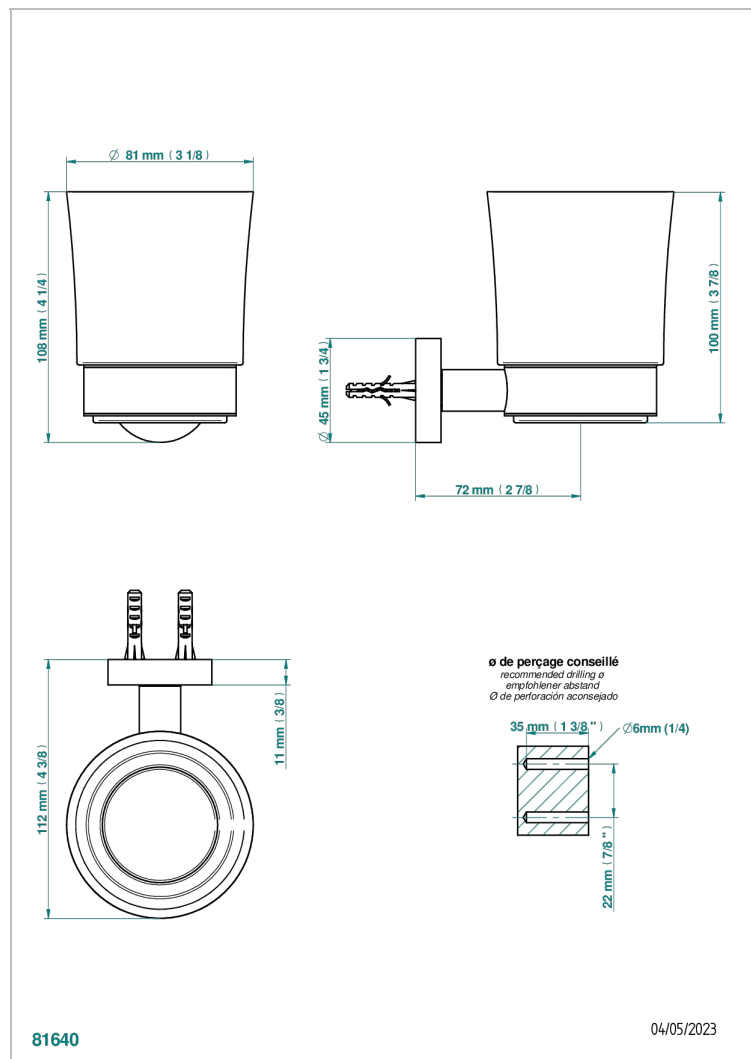

YOKO DELTA HOWLITE

G7W-536

Wall mounted glass tumbler and holder

THG[®]
PARIS

CHARACTERISTIC

- Yoko Delta Howlite
- Wall mounted glass tumbler and holder

AVAILABLE FINITIONS

Antique nickel - H28
Black ceram - D30
Blush PVD - H62
Brass color PVD - H49
Brown bronze color PVD - F33
Gold color PVD - H52