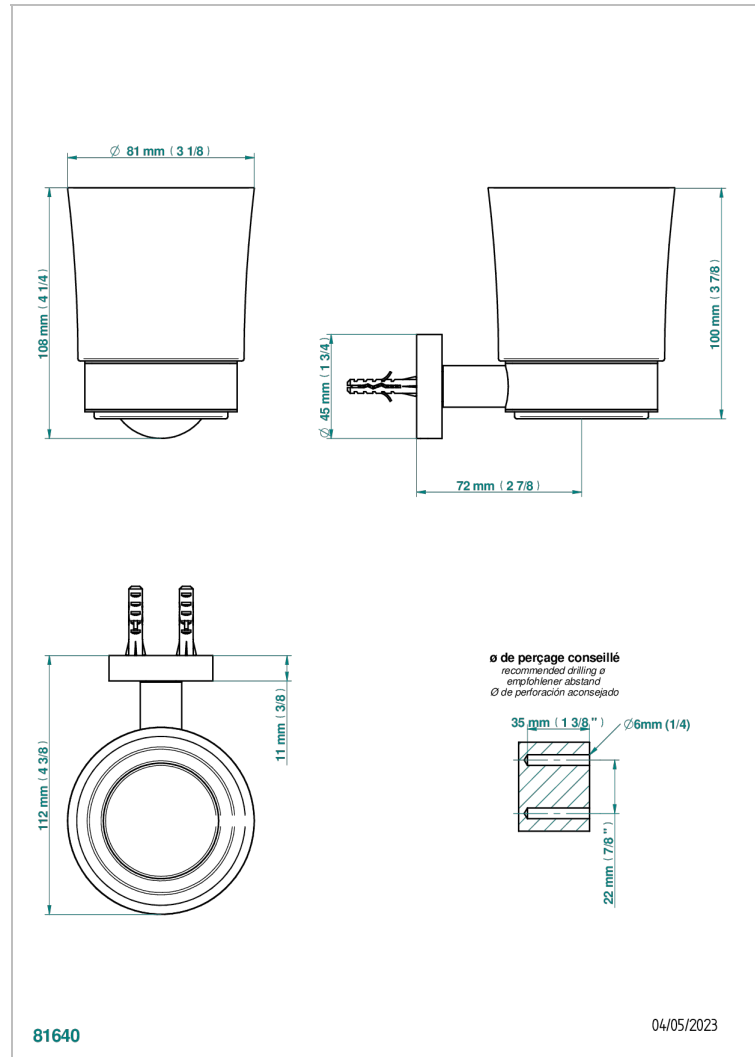

YOKO DELTA HOWLITE

G7W-536

Wall mounted glass tumbler and holder

THG[®]
PARIS

CHARACTERISTIC

- Yoko Delta Howlite
- Wall mounted glass tumbler and holder

AVAILABLE FINITIONS

Antique nickel - H28
Black ceram - D30
Blush PVD - H62
Brass color PVD - H49
Brown bronze color PVD - F33
Gold color PVD - H52