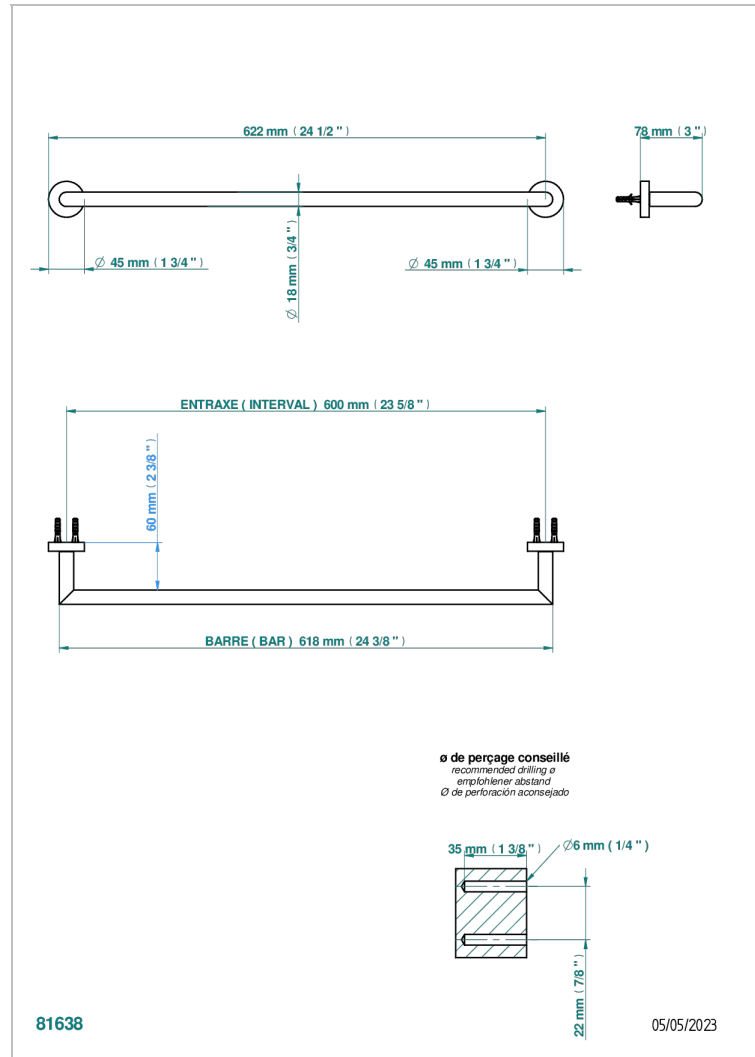

YOKO DELTA HOWLITE

G7W-521/60

Towel bar, 24" long

CHARACTERISTIC

- Yoko Delta Howlite
- Towel bar, 24" long

AVAILABLE FINITIONS

Black ceram - D30
Blush PVD - H62
Brass color PVD - H49
Brown bronze color PVD - F33
Chrome polished - A02
Gold color PVD - H52