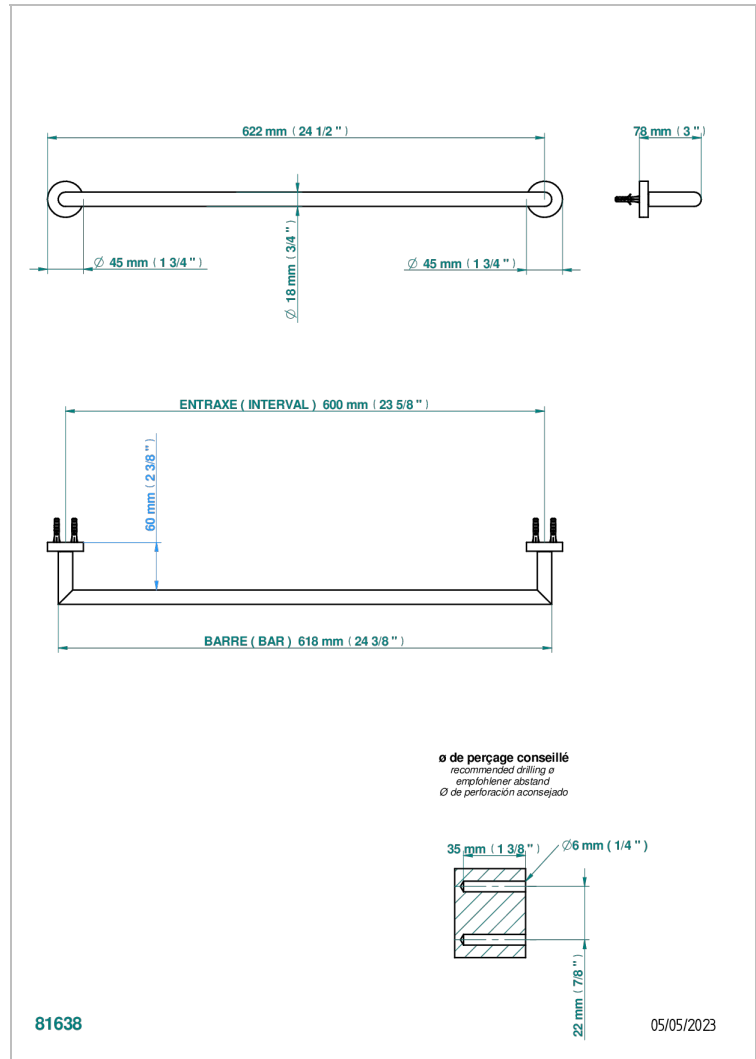

YOKO DELTA HOWLITE

G7W-521/60

Single towel rail, fixed rail, length: 600 mm

CHARACTERISTIC

- Yoko Delta Howlite
- Single towel rail, fixed rail, length: 600 mm

AVAILABLE FINITIONS

Antique nickel - H28
Black ceram - D30
Blush PVD - H62
Brass color PVD - H49
Brown bronze color PVD - F33
Gold color PVD - H52