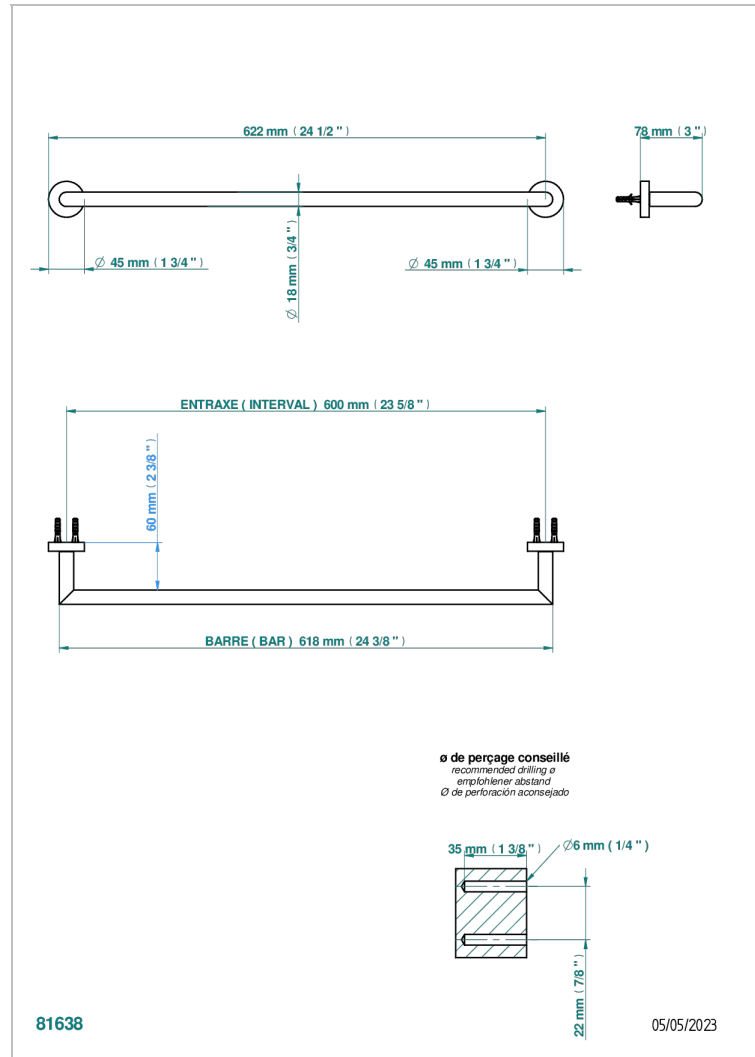

YOKO DELTA HOWLITE

G7W-521/60

Single towel rail, fixed rail, length: 600 mm

THG[®]
PARIS

CHARACTERISTIC

- Yoko Delta Howlite
- Single towel rail, fixed rail, length: 600 mm

AVAILABLE FINITIONS

Antique nickel - H28
Black ceram - D30
Blush PVD - H62
Brass color PVD - H49
Brown bronze color PVD - F33
Gold color PVD - H52