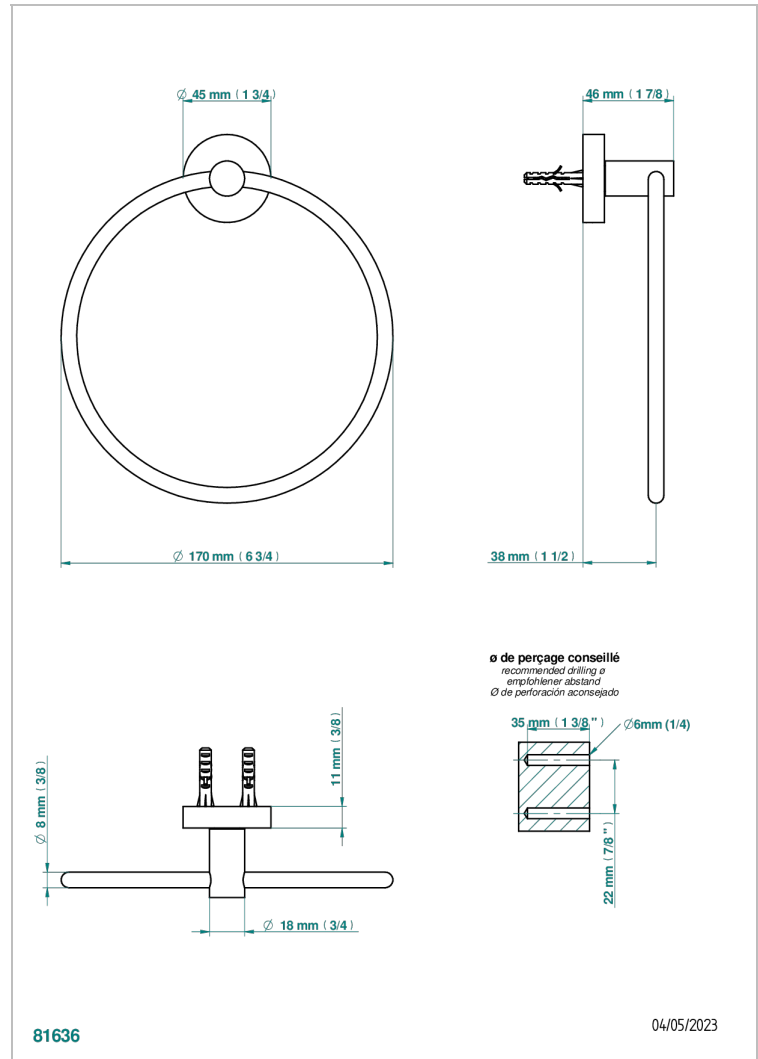

YOKO DELTA HOWLITE

G7W-504P

Single towel ring

THG[®]
PARIS

CHARACTERISTIC

- Yoko Delta Howlite
- Single towel ring

AVAILABLE FINITIONS

Antique nickel - H28
Black ceram - D30
Blush PVD - H62
Brass color PVD - H49
Brown bronze color PVD - F33
Gold color PVD - H52