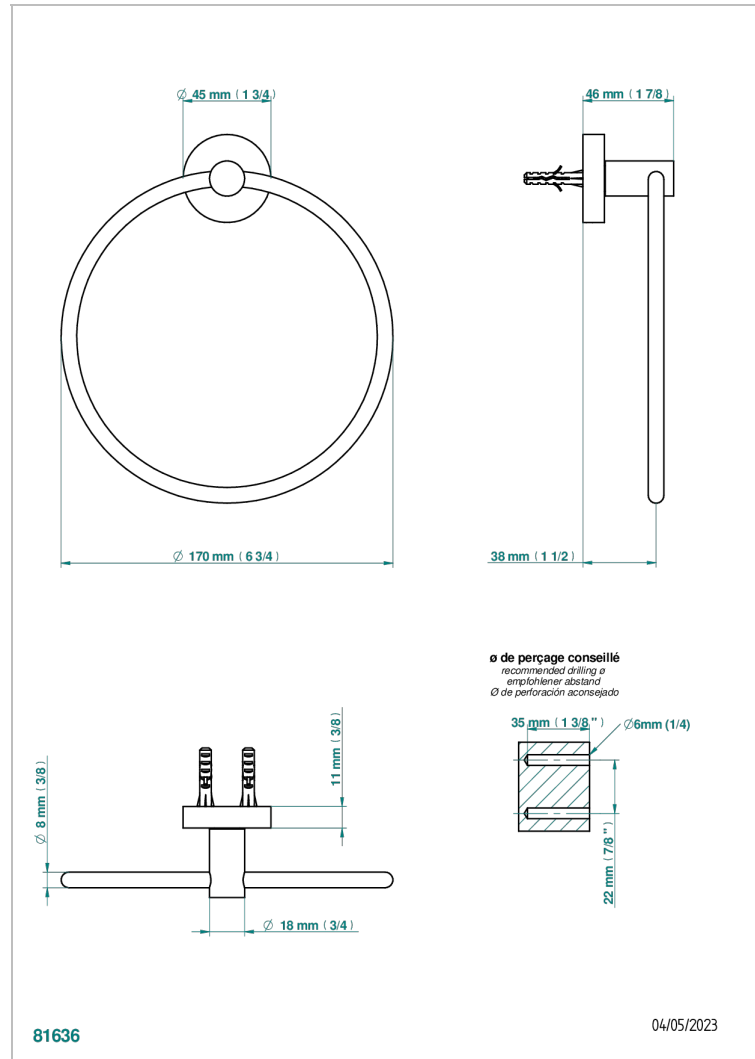

YOKO DELTA HOWLITE

G7W-504P

Single towel ring

THG[®]
PARIS

CHARACTERISTIC

- Yoko Delta Howlite
- Single towel ring

AVAILABLE FINITIONS

Antique nickel - H28
Black ceram - D30
Blush PVD - H62
Brass color PVD - H49
Brown bronze color PVD - F33
Gold color PVD - H52