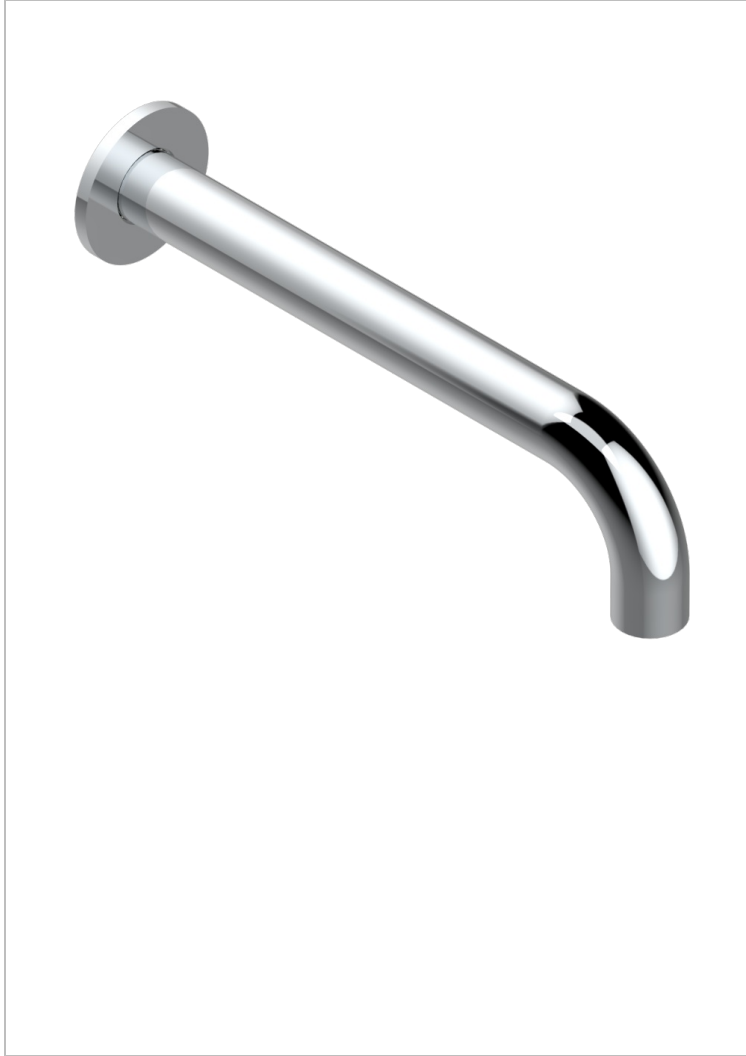

YOKO DELTA HOWLITE

G7W-22SGAB

Wall basin spout no junction

THG[®]
PARIS

CHARACTERISTIC

- Yoko Delta Howlite
- Wall basin spout no junction

RELATED SKU'S

- Ref. G00-309/B Free-flow basin waste with grid
- Ref. G00-309/S Bottle Trap only for waste
- Ref. G00-316 Click waste
- Ref. G00-308T Adjustable bottle trap, mini 45 mm - maxi 90 mm with 300 mm overflow pipe

AVAILABLE FINITIONS

Antique nickel - H28
Black ceram - D30
Blush PVD - H62
Brass color PVD - H49
Brown bronze color PVD - F33
Gold color PVD - H52

Graphite PVD - H64
Lacquered light bronze - D01
Matt Umber PVD - H67
Matt blush PVD - H60
Matt brass color PVD - H50
Matt brown bronze color PVD - F34

Matt chrome - C02
Matt gold - F07
Matt gold color PVD - H53
Matt graphite PVD - H65
Matt nickel (color finish) - C01
Matt nickel color PVD - H56

Natural smoked Brass - A13
Nickel color PVD - H55
Polished chrome (color finish) - A02
Polished gold (color finish) - F01
Polished nickel - B01
Soft gold - F30

Soft matt gold - F31
Umber PVD - H66