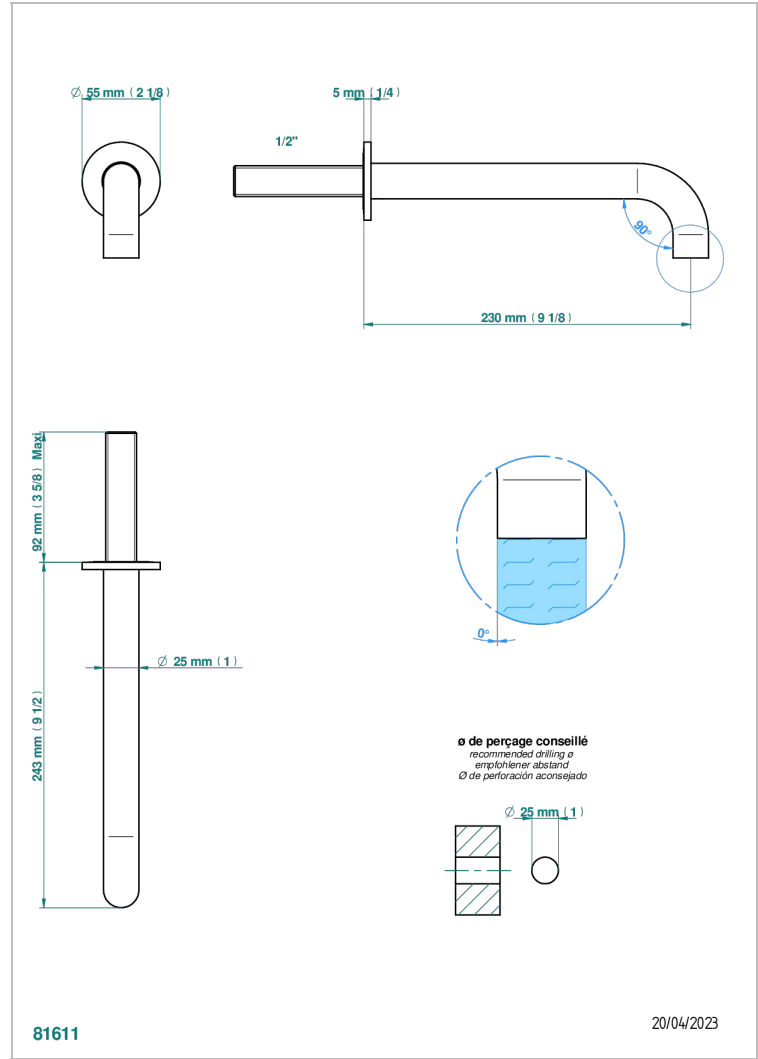

YOKO DELTA HOWLITE

G7W-22SGAB

Wall basin spout no junction

THG[®]
PARIS

CHARACTERISTIC

- Yoko Delta Howlite
- Wall basin spout no junction

RELATED SKU'S

- Ref. G00-309/B Free-flow basin waste with grid
- Ref. G00-309/S Bottle Trap only for waste
- Ref. G00-316 Click waste
- Ref. G00-308T Adjustable bottle trap, mini 45 mm - maxi 90 mm with 300 mm overflow pipe