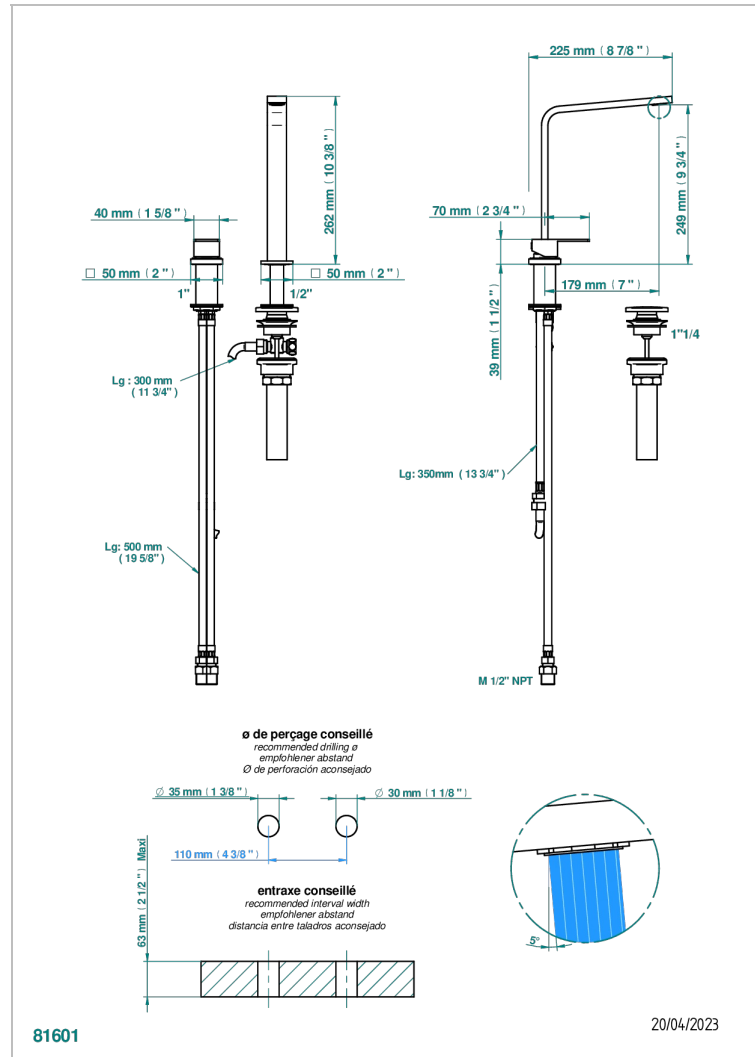

SOHO 2023

G7K-6590/US

Set of 2-holes lavatory spout and mixer with drain

CHARACTERISTIC

- Soho 2023
- Set of 2-holes lavatory spout and mixer with drain

AVAILABLE FINITIONS

Blush PVD - H62
Brass color PVD - H49
Brown bronze color PVD - F33
Chrome polished - A02
Gold color PVD - H52
Gold mat - F07

Nickel polished - B01
Soft gold - F30
Soft matt gold - F31
Umber PVD - H66