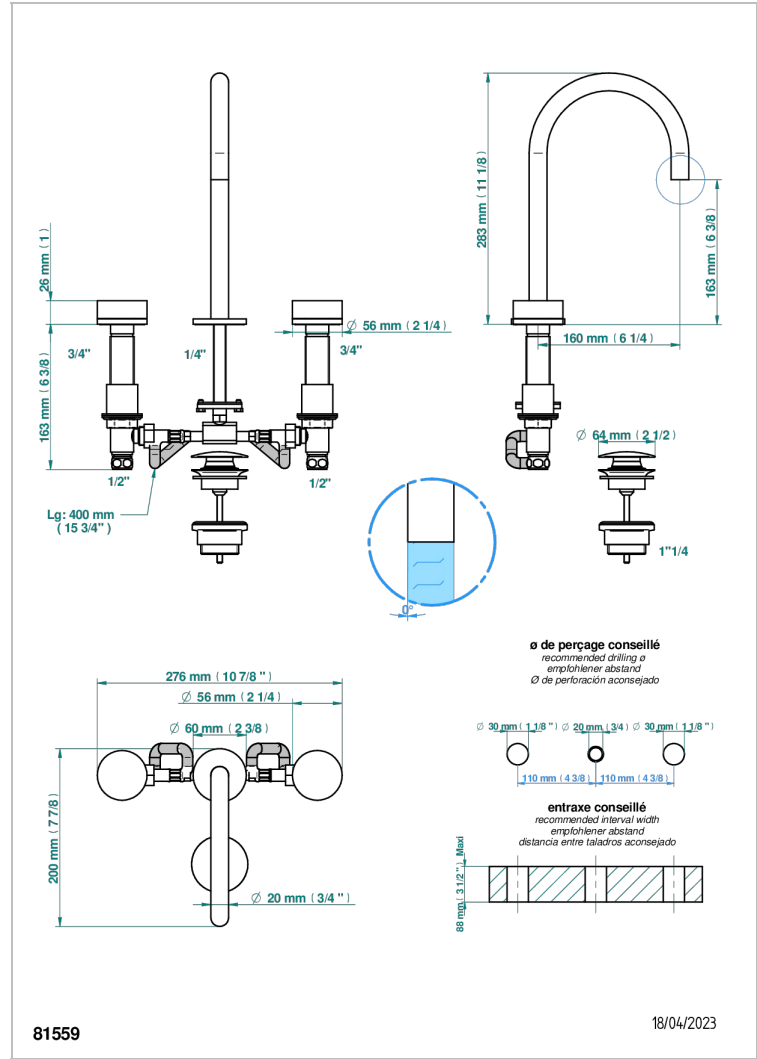

Rim mounted 3-hole basin mixer with waste for marble - WRAS approved

CHARACTERISTIC

- WRAS : 240402020

STANDARDS

AVAILABLE FINITIONS

- Antique nickel - H28
- Black ceram - D30
- Blush PVD - H62
- Brass color PVD - H49
- Brown bronze color PVD - F33
- Gold color PVD - H52