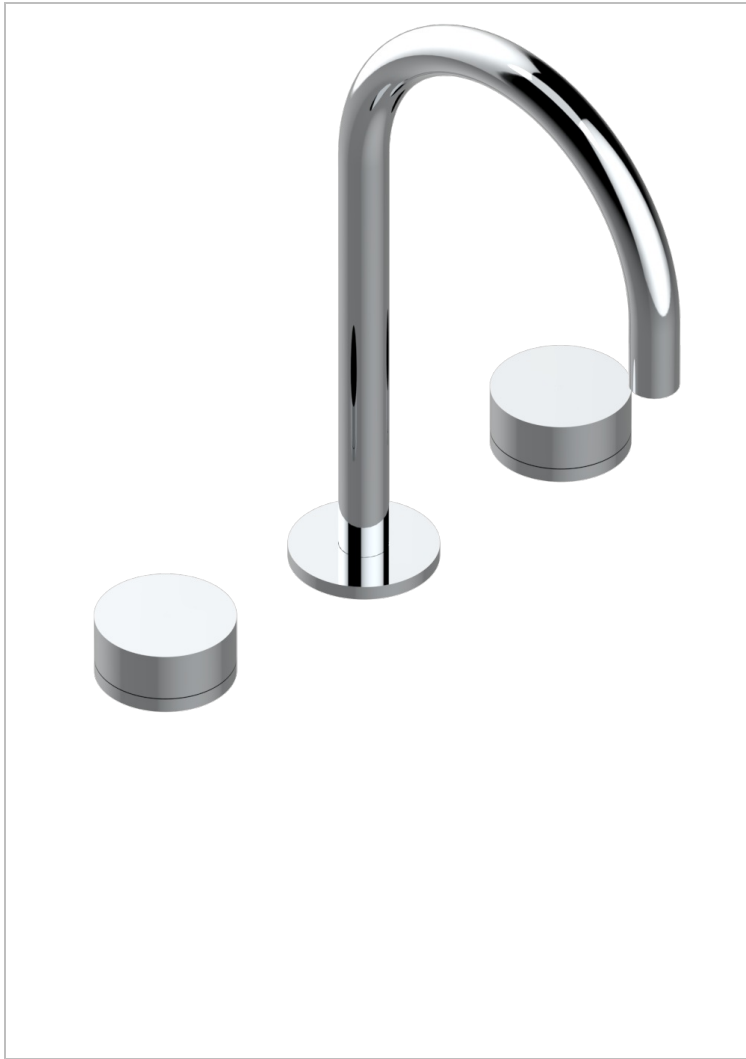

Rim mounted 3-hole basin mixer with waste for marble - WRAS approved

CHARACTERISTIC

- WRAS : 240402020

STANDARDS

AVAILABLE FINITIONS

- Antique nickel - H28
- Black ceram - D30
- Blush PVD - H62
- Brass color PVD - H49
- Brown bronze color PVD - F33
- Gold color PVD - H52

- Graphite PVD - H64
- Lacquered light bronze - D01
- Matt Umber PVD - H67
- Matt blush PVD - H60
- Matt brass color PVD - H50
- Matt brown bronze color PVD - F34

- Matt chrome - C02
- Matt gold - F07
- Matt gold color PVD - H53
- Matt graphite PVD - H65
- Matt nickel (color finish) - C01
- Matt nickel color PVD - H56

- Natural smoked Brass - A13
- Nickel color PVD - H55
- Polished chrome (color finish) - A02
- Polished gold (color finish) - F01
- Polished nickel - B01
- Soft gold - F30

- Soft matt gold - F31
- Umber PVD - H66