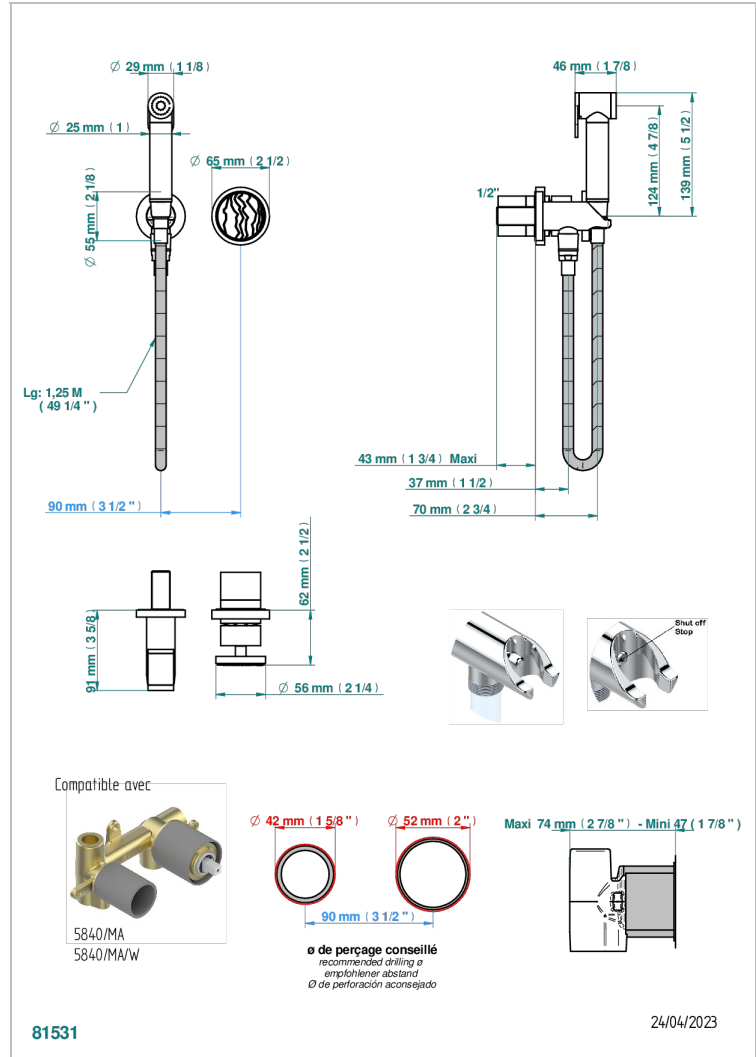

Trim only for WC douche including: trigger spray, wall mounted single lever mixer, reinforced hose (1.25m), wall outlet with integrated elbow with safety stopper

### CHARACTERISTIC

- ACS : 19ACCLY412

### RELATED SKU'S

- Ref. G00-5840/MA Rough parts for concealed wall-mounted mixer with 1/2" outlet