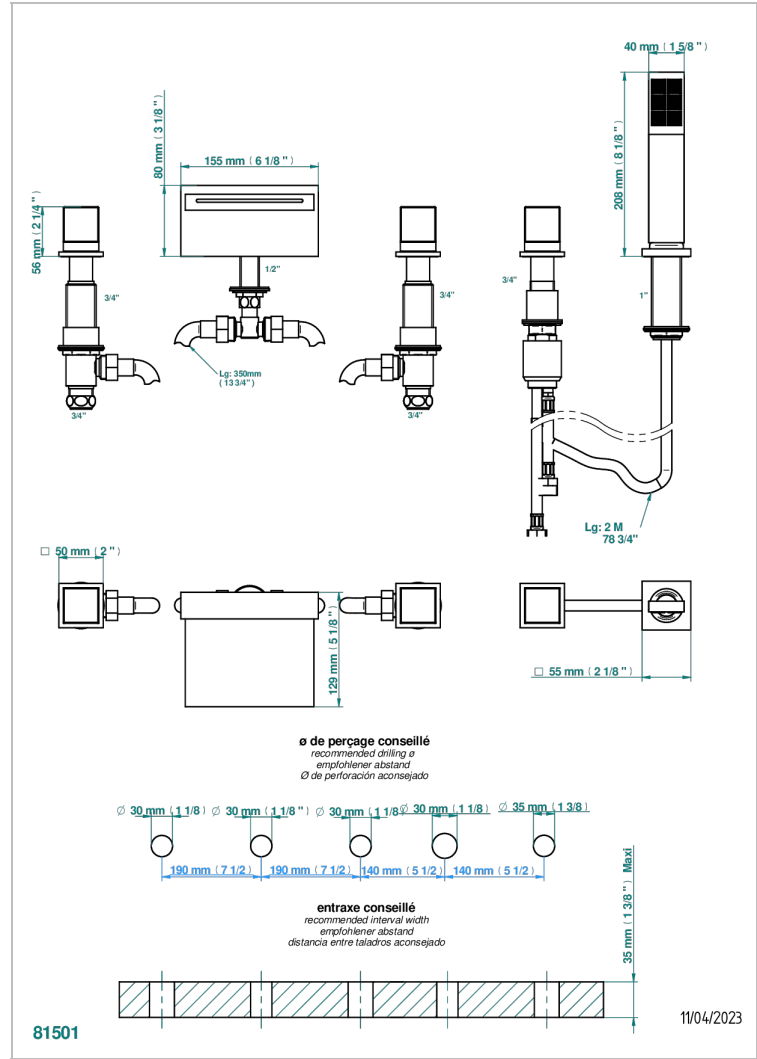

6-hole bath/shower mixer with waterfall spout, 2 x 3/4" valves, and rim mounted handshower supplied by progressive cartridge mixer

## CARACTERÍSTICAS

- Soho 2023
- 6-hole bath/shower mixer with waterfall spout, 2 x 3/4" valves, and rim mounted handshower supplied by progressive cartridge mixer