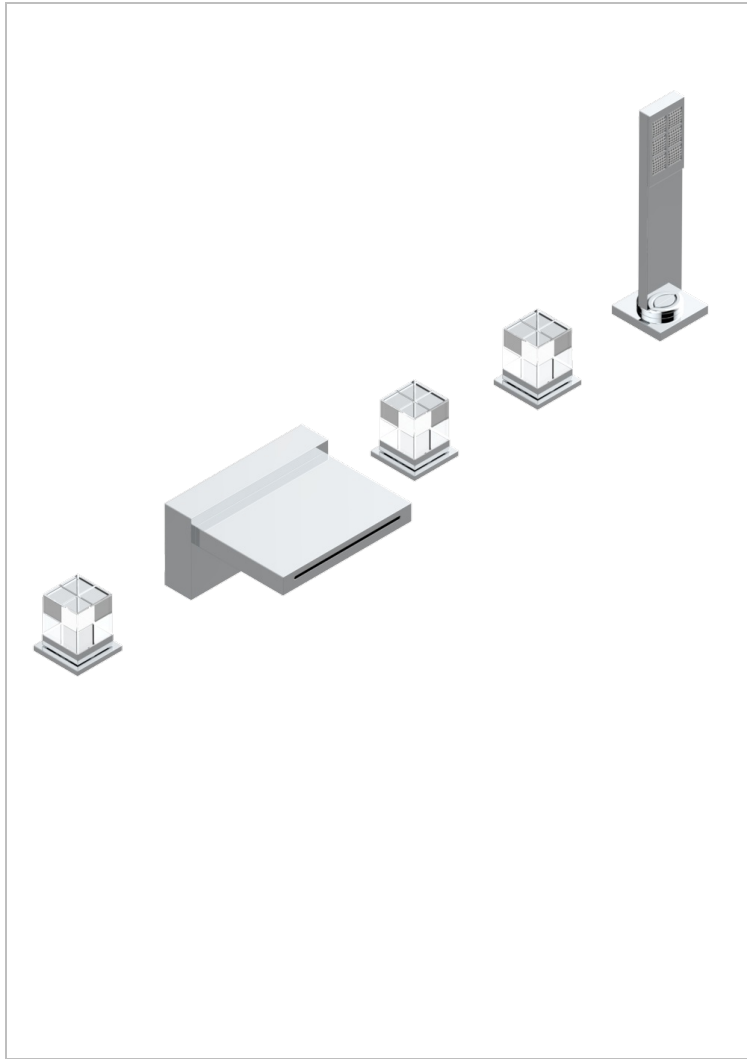

6-hole bath/shower mixer with waterfall spout, 2 x 3/4" valves, and rim mounted handshower supplied by progressive cartridge mixer

## CARACTERÍSTICAS

- Soho 2023
- 6-hole bath/shower mixer with waterfall spout, 2 x 3/4" valves, and rim mounted handshower supplied by progressive cartridge mixer

## ACABADOS DISPONIBLES

Cromo - A02  
Cromo mate - C02  
Dorado - F01  
Dorado mate - F07  
Dorado pálido - F30  
Dorado pálido mate (sin barniz) - F31

Níquel - B01  
Níquel mate - C01  
Pvd blush - H62  
Pvd blush mate - H60  
Pvd color latón - H49  
Pvd color latón mate - H50