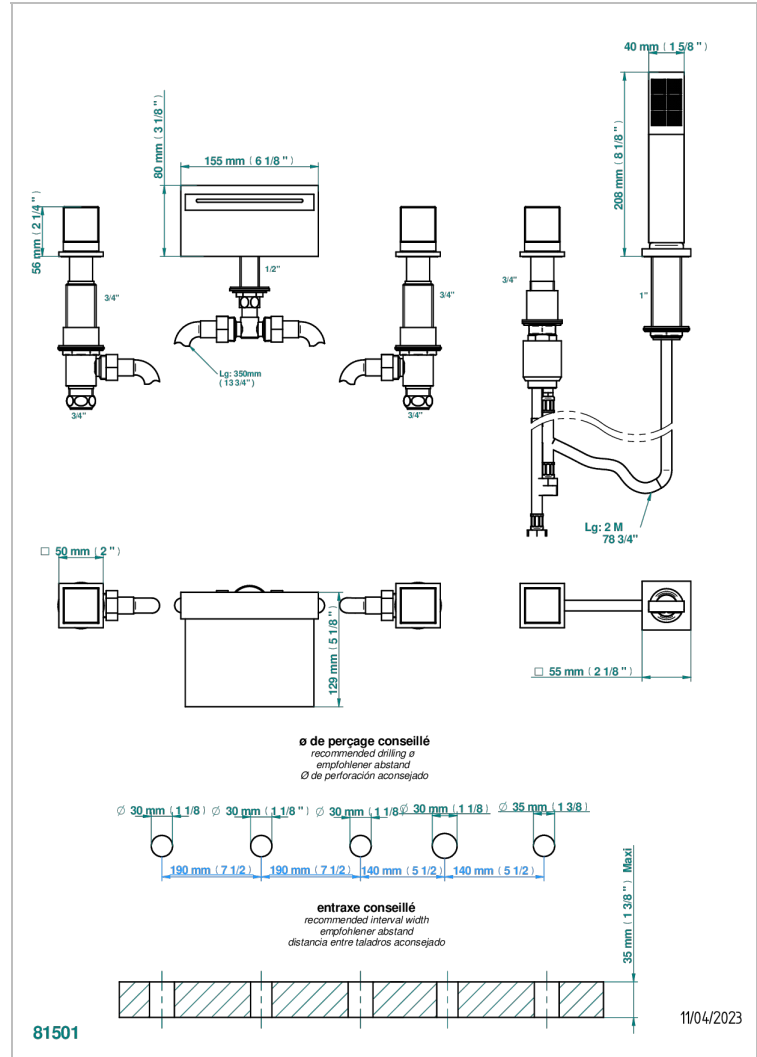

6-hole bath/shower mixer with waterfall spout, 2 x 3/4" valves, and rim mounted handshower supplied by progressive cartridge mixer

## CHARACTERISTIC

- Soho 2023
- 6-hole bath/shower mixer with waterfall spout, 2 x 3/4" valves, and rim mounted handshower supplied by progressive cartridge mixer