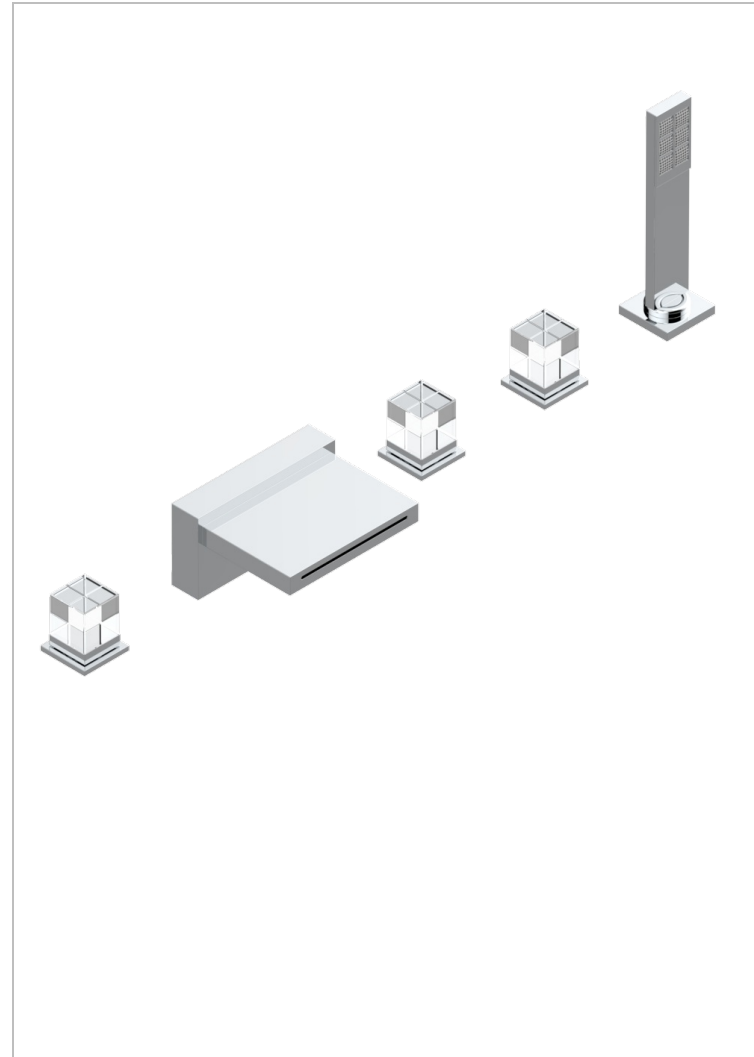

6-hole bath/shower mixer with waterfall spout, 2 x 3/4" valves, and rim mounted handshower supplied by progressive cartridge mixer

## CHARACTERISTIC

- Soho 2023
- 6-hole bath/shower mixer with waterfall spout, 2 x 3/4" valves, and rim mounted handshower supplied by progressive cartridge mixer