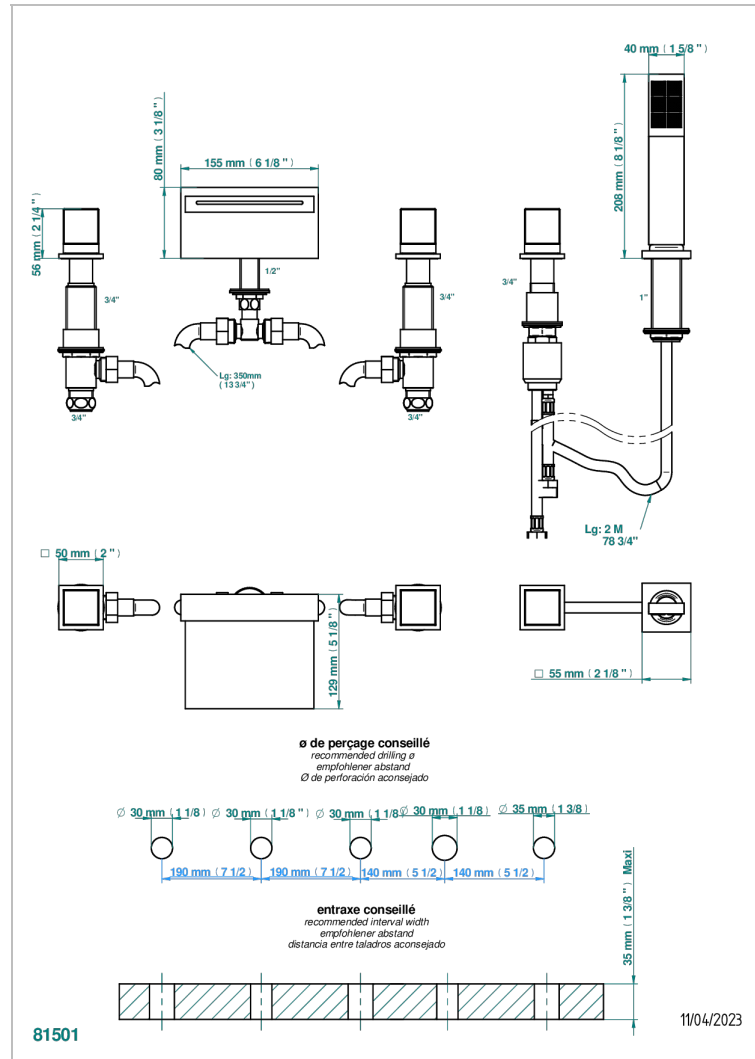

6-hole bath/shower mixer with waterfall spout, 2 x 3/4" valves, and rim mounted handshower supplied by progressive cartridge mixer

## CARACTERÍSTICAS

- Soho 2023
- 6-hole bath/shower mixer with waterfall spout, 2 x 3/4" valves, and rim mounted handshower supplied by progressive cartridge mixer