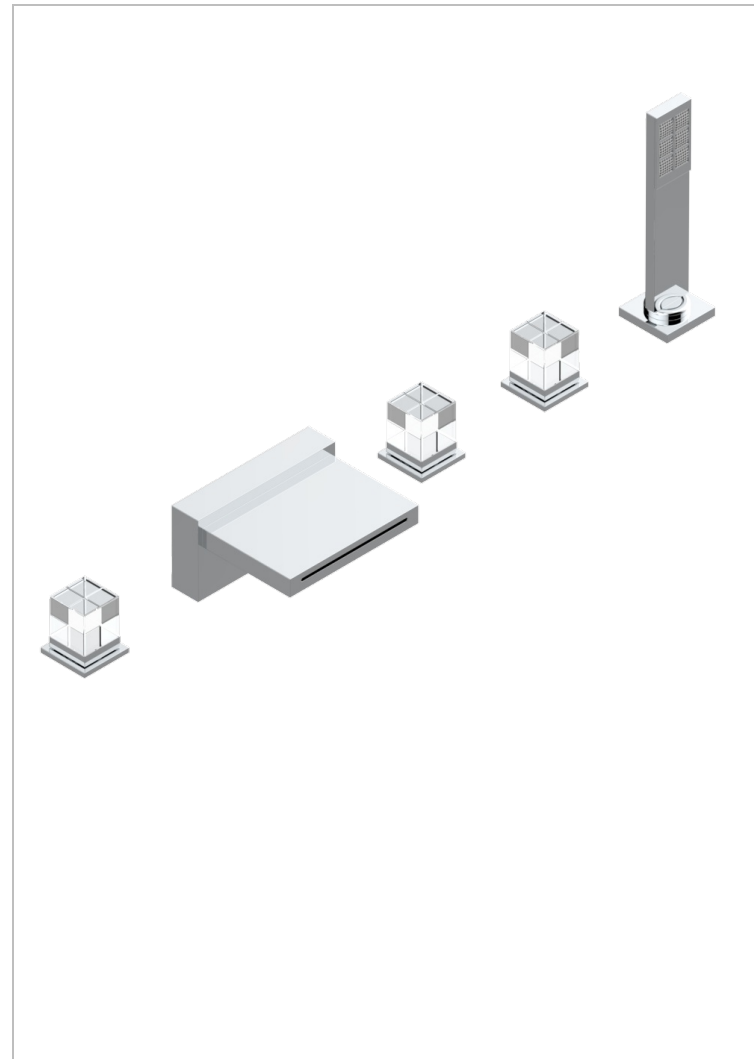

6-hole bath/shower mixer with waterfall spout, 2 x 3/4" valves, and rim mounted handshower supplied by progressive cartridge mixer

## CARACTERÍSTICAS

- Soho 2023
- 6-hole bath/shower mixer with waterfall spout, 2 x 3/4" valves, and rim mounted handshower supplied by progressive cartridge mixer

## ACABADOS DISPONIBLES

Cromo - A02  
Cromo mate - C02  
Dorado - F01  
Dorado mate - F07  
Dorado pálido - F30  
Dorado pálido mate (sin barniz) - F31

Níquel - B01  
Níquel mate - C01  
Pvd blush - H62  
Pvd blush mate - H60  
Pvd color latón - H49  
Pvd color latón mate - H50