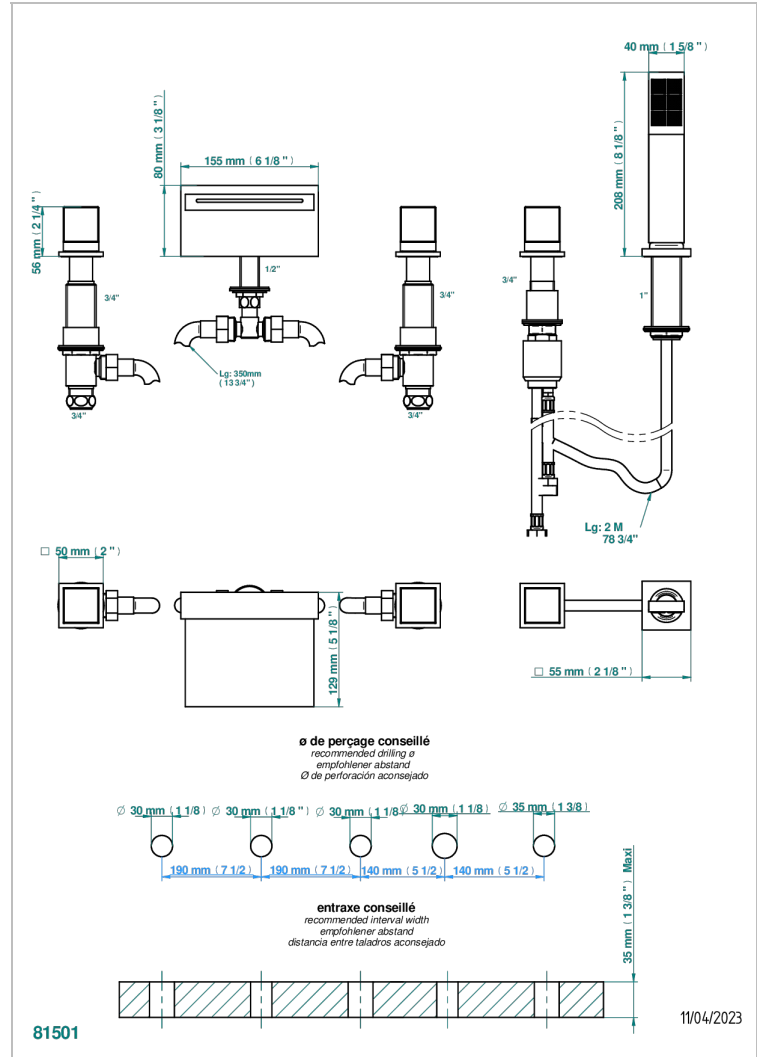

6-hole bath/shower mixer with waterfall spout, 2 x 3/4" valves, and rim mounted handshower supplied by progressive cartridge mixer

CHARACTERISTIC

- Soho 2023
- 6-hole bath/shower mixer with waterfall spout, 2 x 3/4" valves, and rim mounted handshower supplied by progressive cartridge mixer