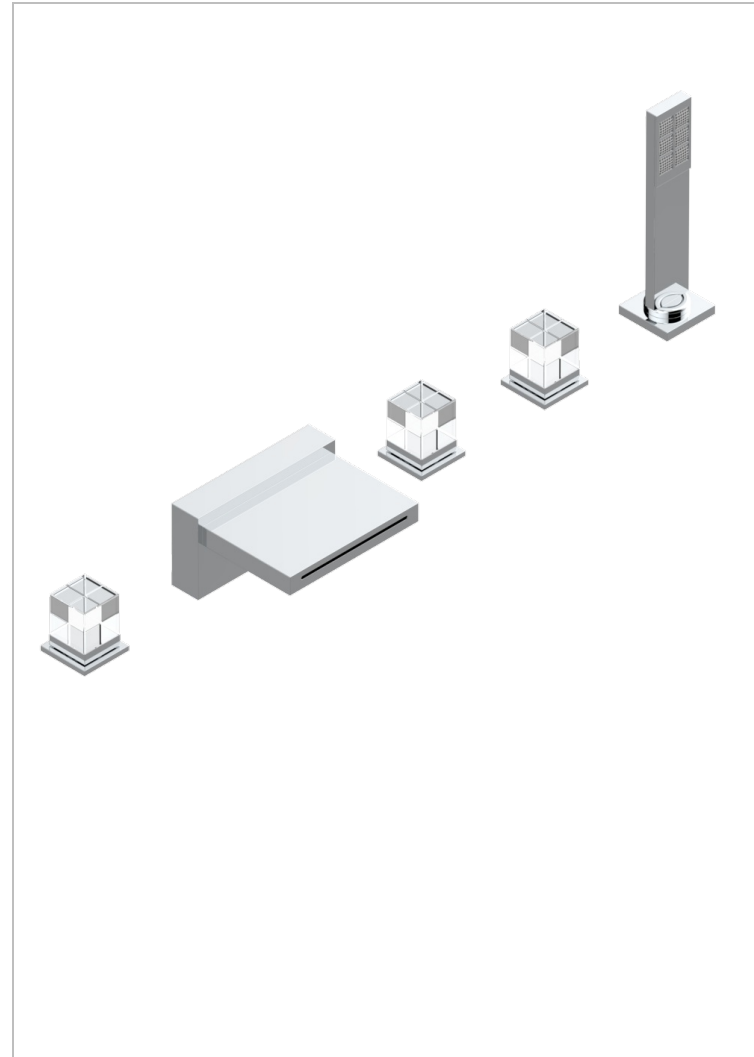

6-hole bath/shower mixer with waterfall spout, 2 x 3/4" valves, and rim mounted handshower supplied by progressive cartridge mixer

CHARACTERISTIC

- Soho 2023
- 6-hole bath/shower mixer with waterfall spout, 2 x 3/4" valves, and rim mounted handshower supplied by progressive cartridge mixer