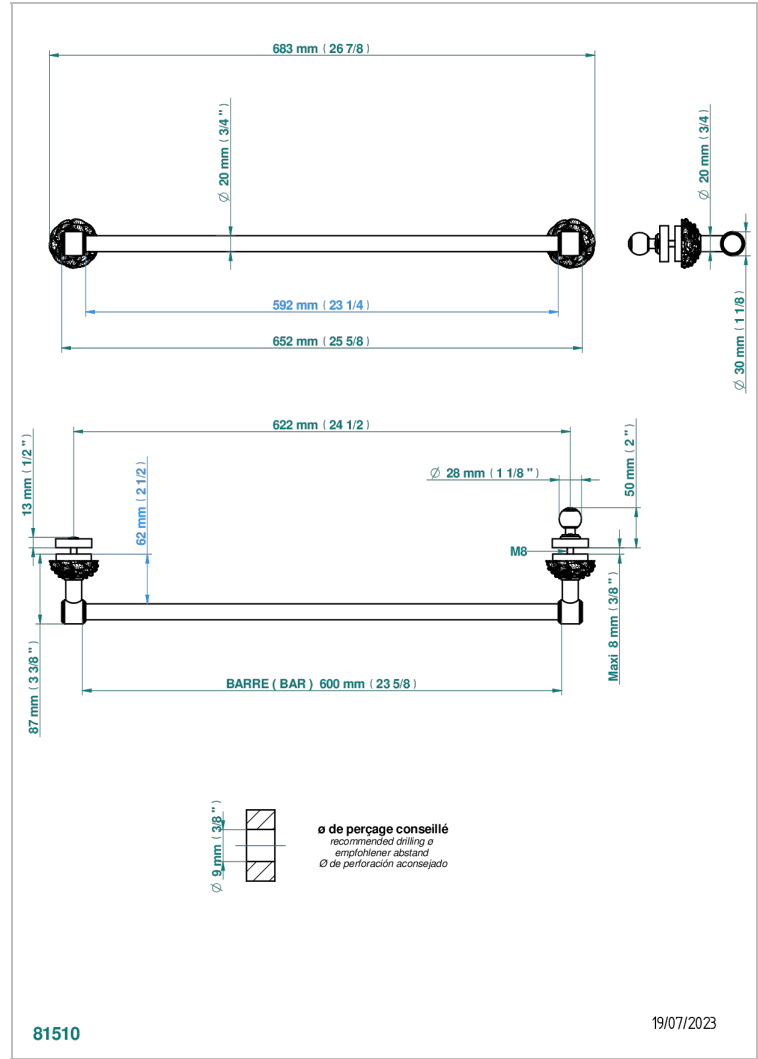

CAMELIA CRISTAL CLARO

U5L-514V2

THG[®]
PARIS

Towel rail with one rail for glass door with knob on side and escutcheon the other side

CARACTERÍSTICAS

- Camélia cristal claro
- Towel rail with one rail for glass door with knob on side and escutcheon the other side