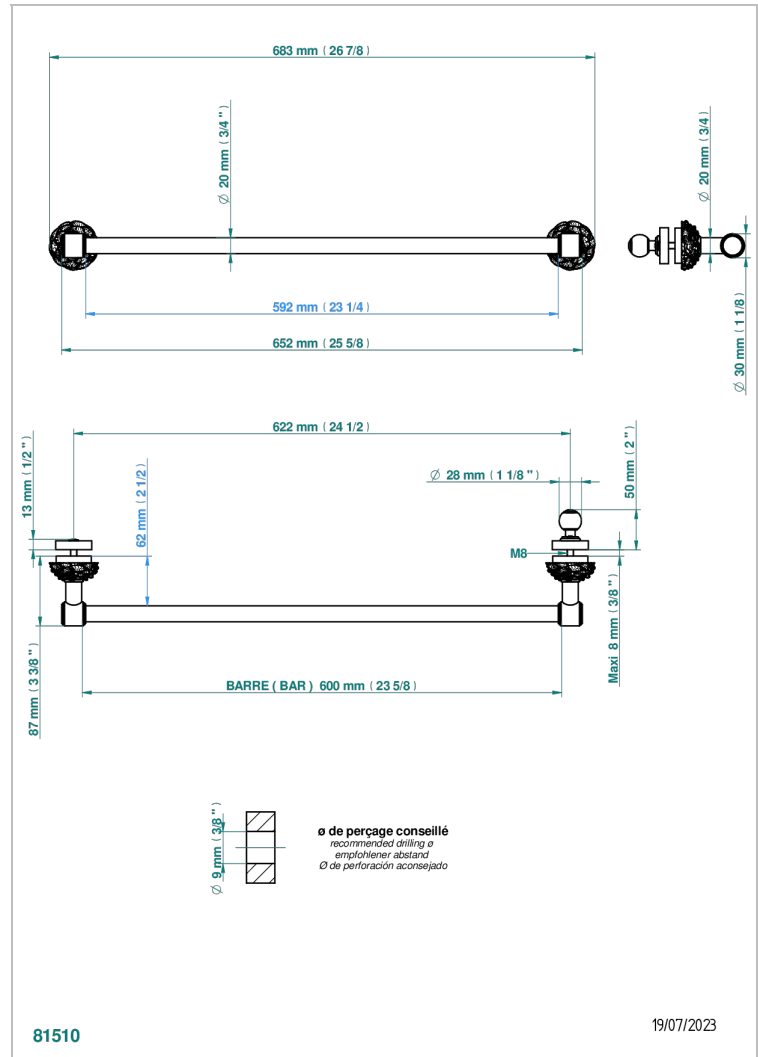

CAMELIA, KRISTALL KLAR

U5L-514V2

THG[®]
PARIS

Towel rail with one rail for glass door with knob on side and escutcheon the other side

EIGENSCHAFTEN

- Camélia, Kristall klar
- Towel rail with one rail for glass door with knob on side and escutcheon the other side

VERFÜGBARE OBERFLÄCHEN

Altnickel - H28
Blassgold matt unlackiert - F31
Chrom - A02
Chrom matt - C02
Gold - F01
Gold matt - F07

Mattschwarz keramik - D30
Nickel matt - C01
Pvd blush - H62
Pvd blush matt - H60
Pvd bronze braun - F33
Pvd bronze braun matt - F34