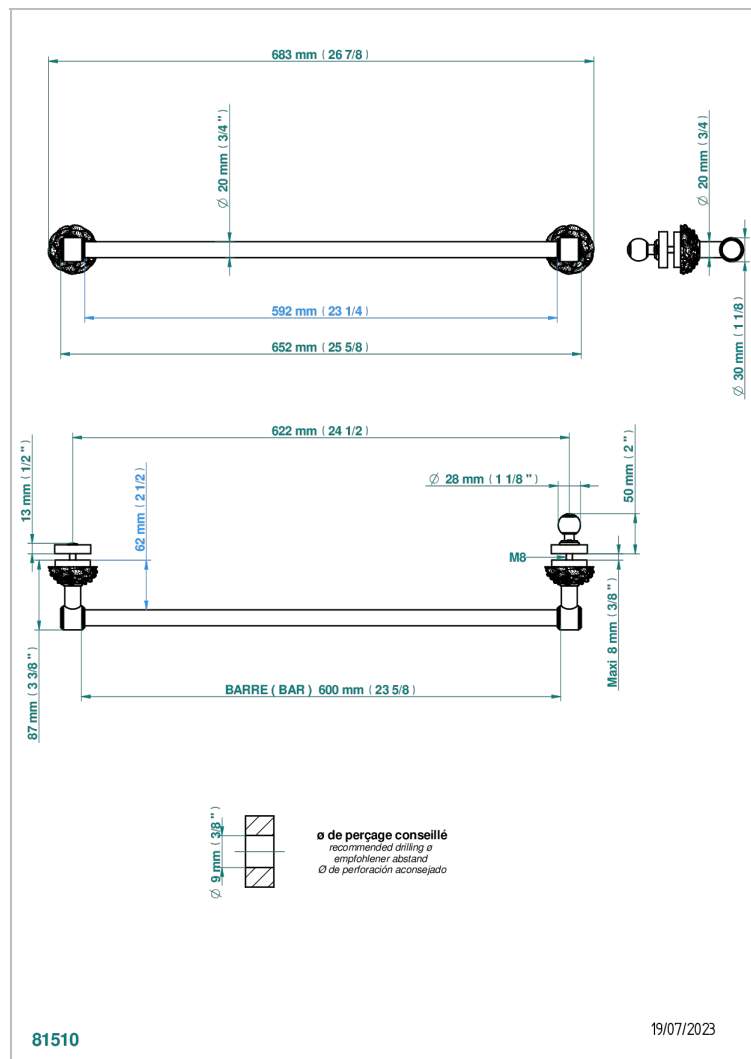

CAMELIA CLEAR CRYSTAL

U5L-514V2

THG[®]
PARIS

Towel rail with one rail for glass door with knob on side and escutcheon the other side

CHARACTERISTIC

- Camélia Clear crystal
- Towel rail with one rail for glass door with knob on side and escutcheon the other side