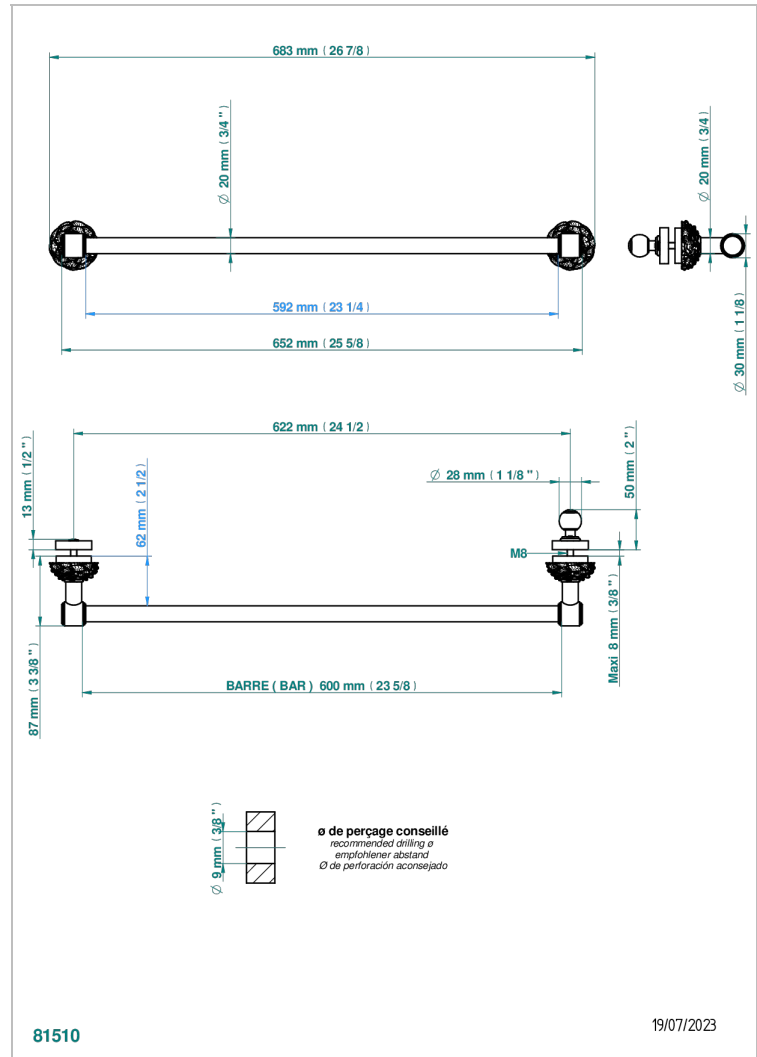

CAMELIA, KRISTALL KLAR

U5L-514V2

THG[®]
PARIS

Towel rail with one rail for glass door with knob on side and escutcheon the other side

EIGENSCHAFTEN

- Camélia, Kristall klar
- Towel rail with one rail for glass door with knob on side and escutcheon the other side

VERFÜGBARE OBERFLÄCHEN

Altnickel - H28
Blassgold matt unlackiert - F31
Chrom - A02
Chrom matt - C02
Gold - F01
Gold matt - F07

Mattschwarz keramik - D30
Nickel matt - C01
Pvd blush - H62
Pvd blush matt - H60
Pvd bronze braun - F33
Pvd bronze braun matt - F34