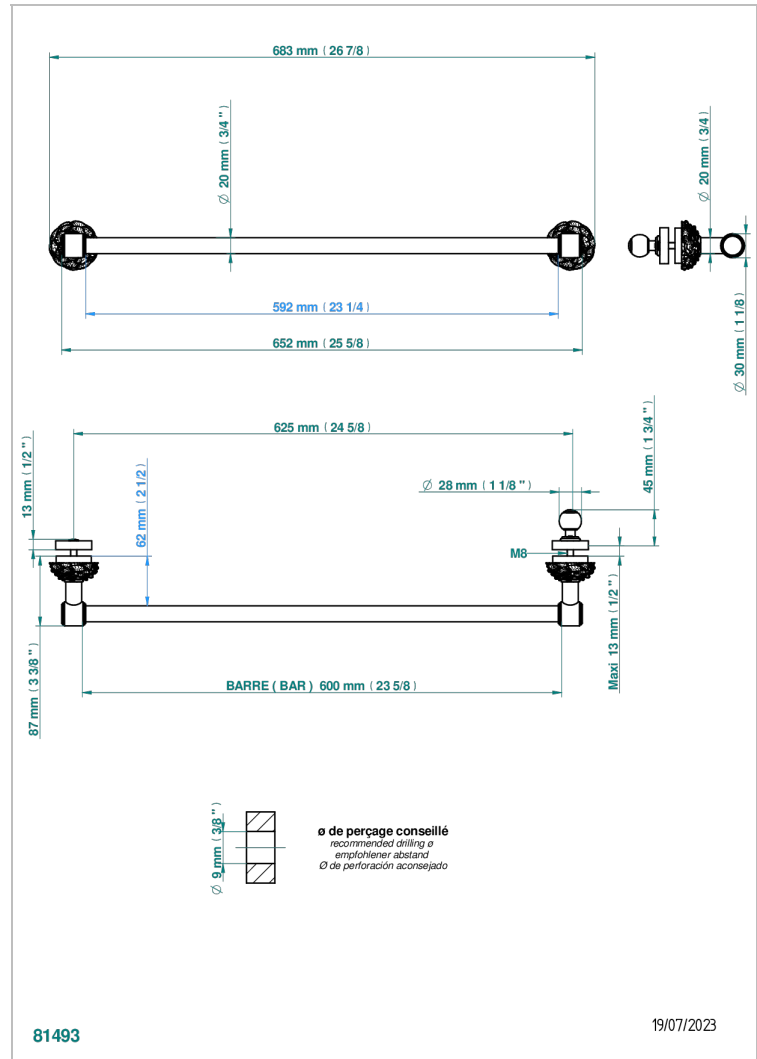

CAMELIA CRISTAL NEGRO

U5K-514V2

THG[®]
PARIS

Towel rail with one rail for glass door with knob on side and escutcheon the other side

CARACTERÍSTICAS

- Camélia cristal negro
- Towel rail with one rail for glass door with knob on side and escutcheon the other side